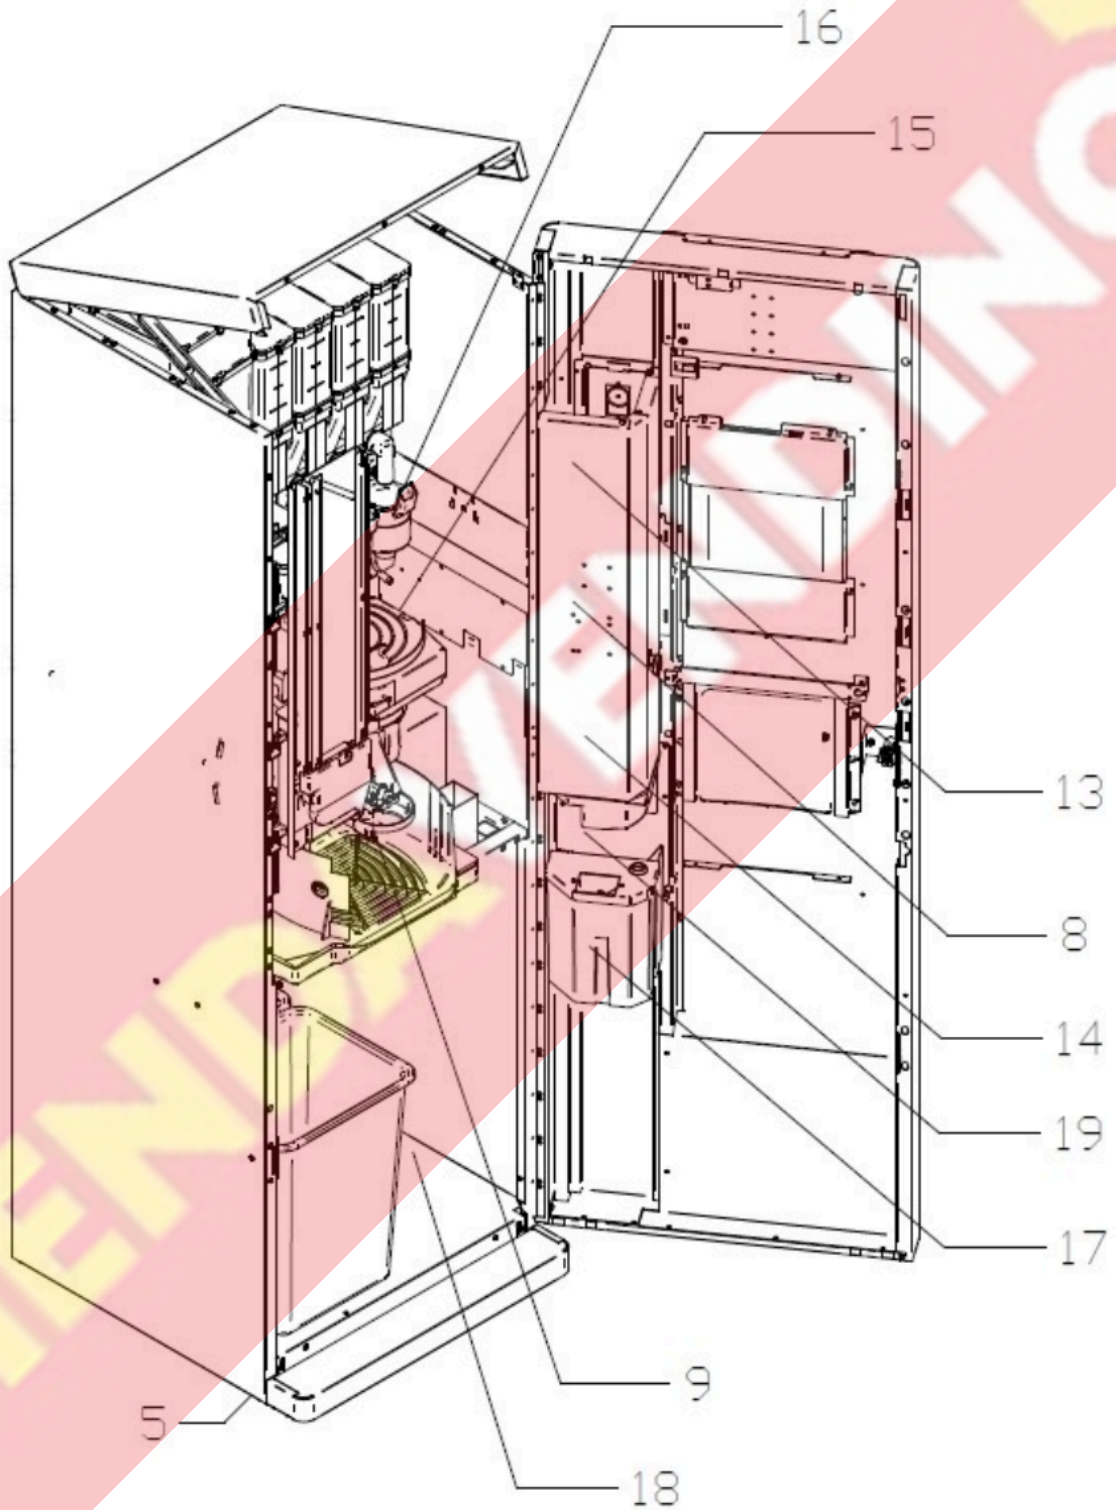

941450-ACCESSORI - ACCESSORIES