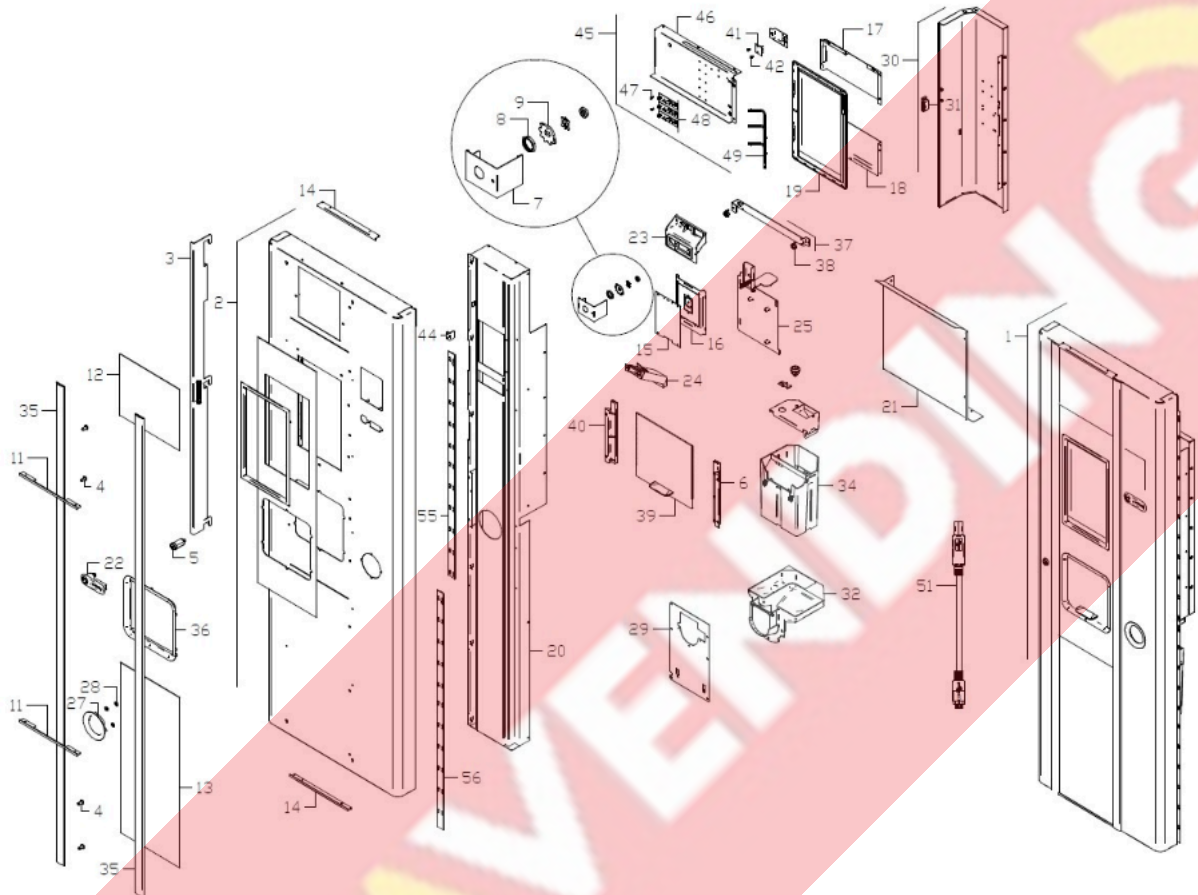

TIENDA VENDING

941450-PORTA - DOOR

PARTS LIST

Pos.	Code	Description	Suggested
0001	C825217	DOOR ASSEMBLY FAS400T	
0002	C725150	DOOR+CENTRAL PANEL ASSEMBLY FAS400T	
0003	C725153	CLOSING METAL BAR ASSEMBLY FAS400T	
0004	200029	SELF-TAPP. SCREWxPLASTIC WN1411-KA30X6	
0005	210363	BLOCK LOCK RIELDA MOD. 511 RS1+KEY	✓
0006	C400724	LEFT PLASTIC DOOR GUIDE	
0007	622055	LOCK BRACKET FAS400T	
0008	204026	NOTCHED WASHER ZN EURO-LOCKS B4283	
0009	624672	120° LOCK FRAME	
0011	627931NN	T ALUMINIUM SHAPE FAS300T	
0012	C400765	UPPER LEXAN FAS400T	
0013	C400767	DOWN LEXAN FAS400T	
0014	C725137IV	LEXAN PLATE ASSEMBLY FAS300T IV	
0015	627549	PAYMENT SYSTEMS COVER FAS500	
0016	C725133	PAYMENTS SYSTEMS SUPPORT ASS. FAS300T	
0017	627949	UPPER SUPPORT TABLET HANNSPREE 13.3	
0018	627950	DOWN SUPPORT TABLET HANNSPREE 13.3	
0019	310714CO	TABLET 13.3 P. HANNSPREE+SW	
0020	628149	DOOR OMEGA-SHAPED BAR FAS400T	
0021	628150	DOWN DOOR COVER FAS400T	
0022	826922	COINS RETURN BUTTON ASSEMBLY RAL7004 TG	
0023	C400497	HP CONNECTORS HOLDER	
0024	826494	COIN CHUTE	
0025	C825193	CHANGE.+COINS RETURN LEVER SUPPORT 300T	
0027	401076TG	CHANGE GIVER FRAME RAL7004 TG	