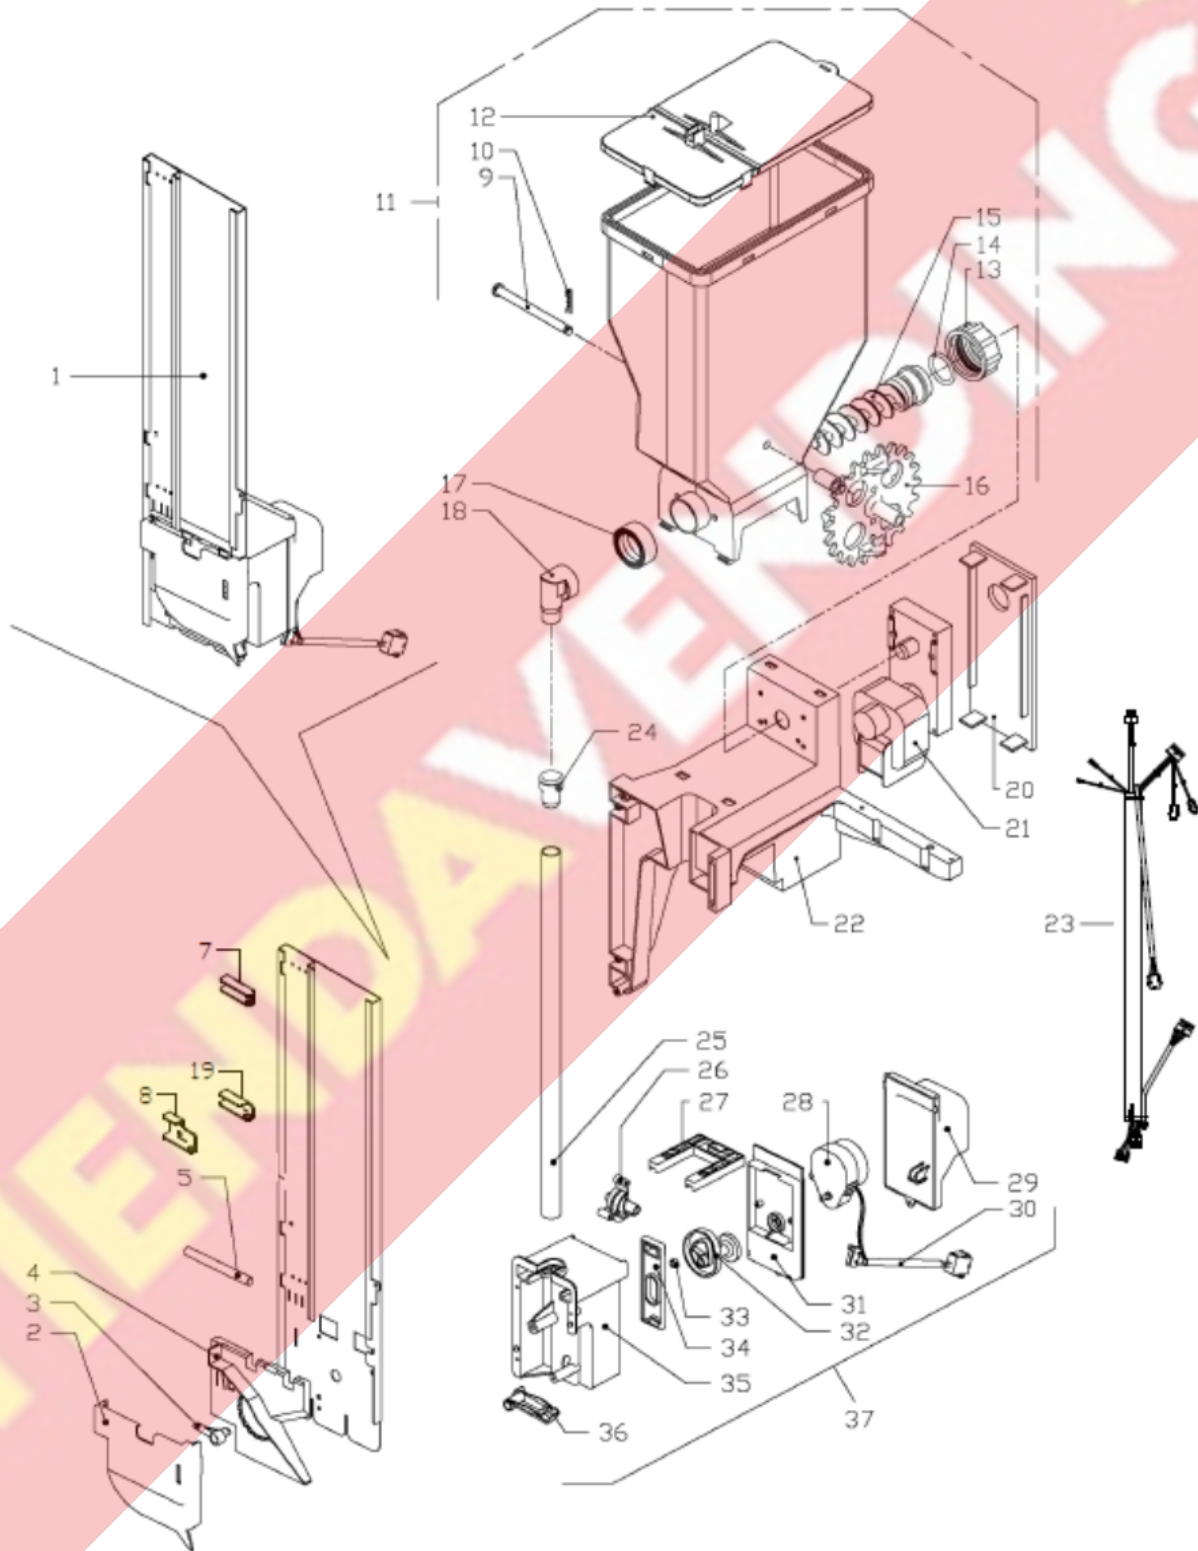

941450-DISTRIBUTORE_ZUCCHERO_PALETTE - STIRRER / SUGAR DISPENSER