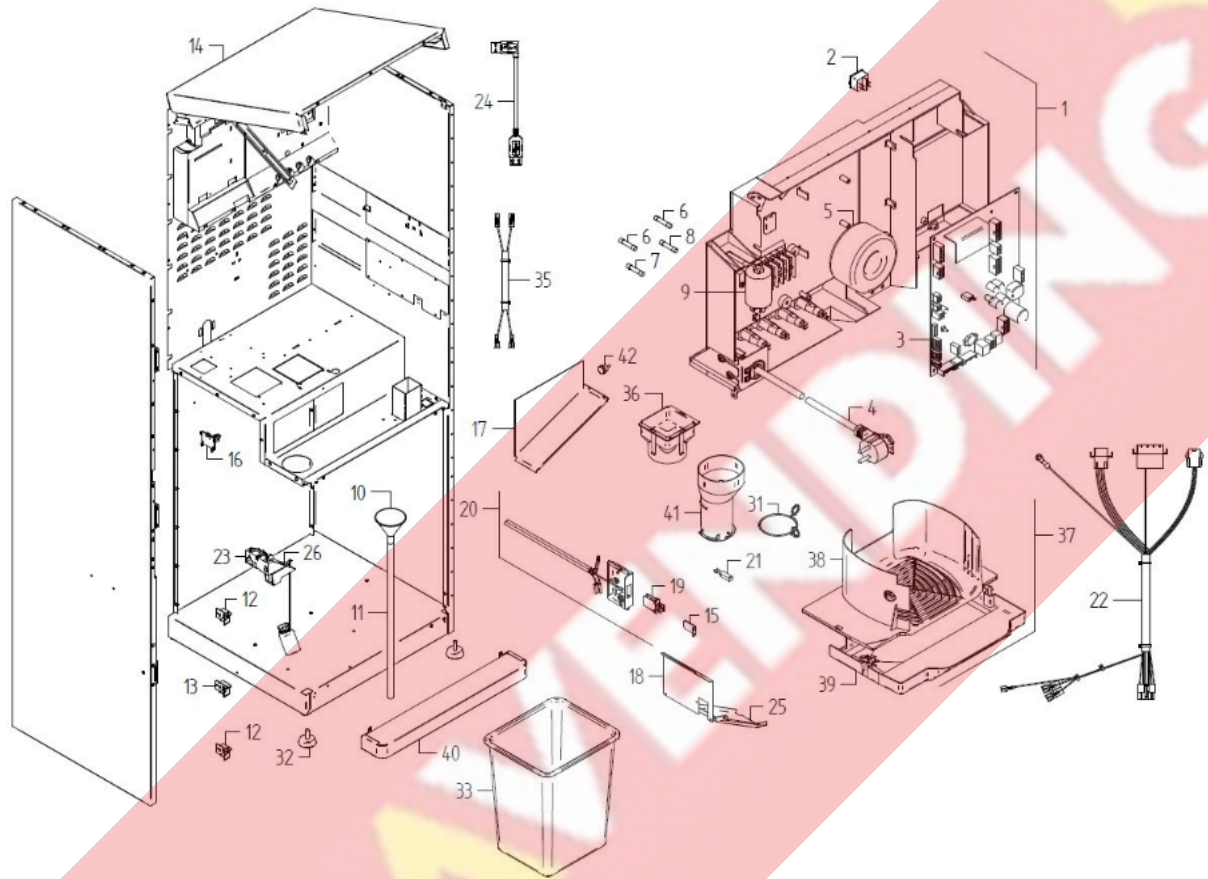

941450-MOBILE_PANNELLO_ELETTRICO - CABINET/POWER SUPPLY UNIT