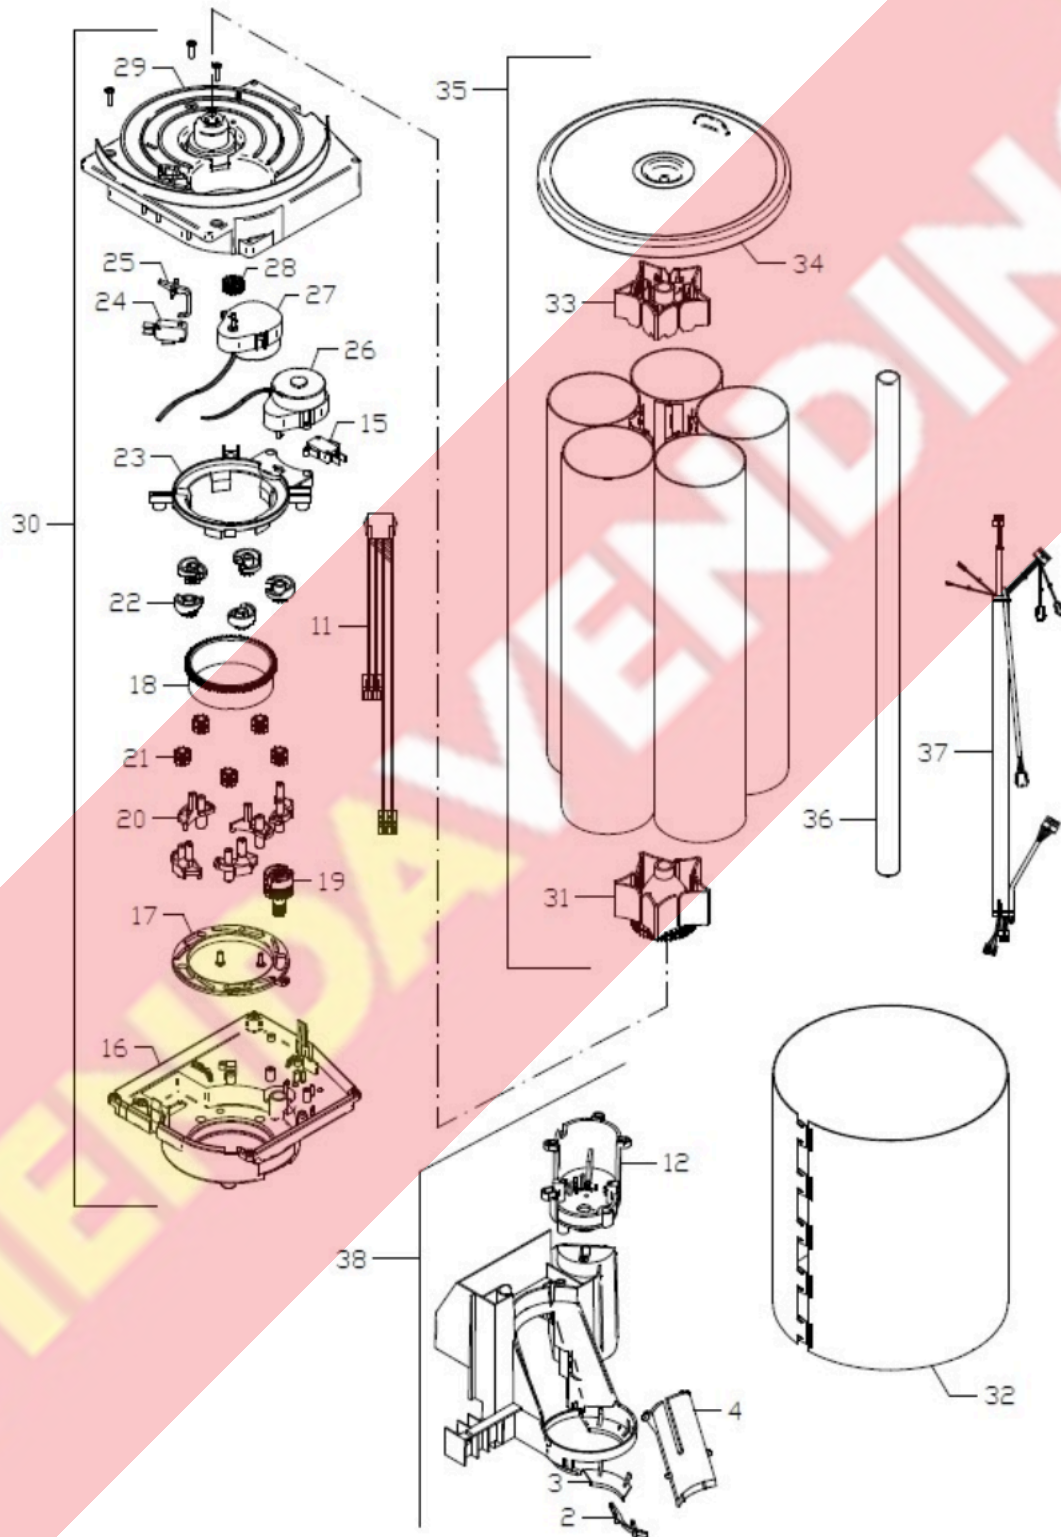

941450-DISTRIBUTORE_BICCHIERI - CUP DISPENSER