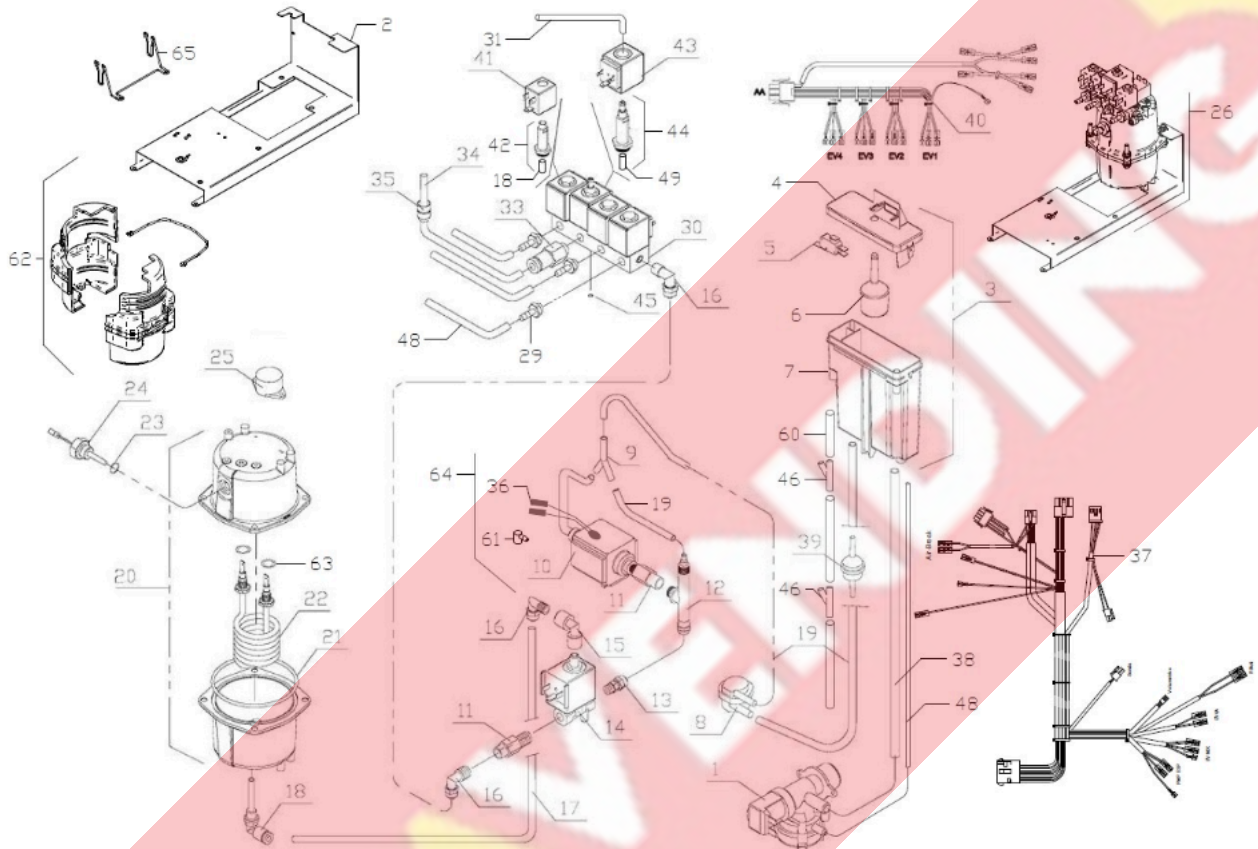

941450-IMPIANTO_IDRAULICO - HYDRAULIC SYSTEM