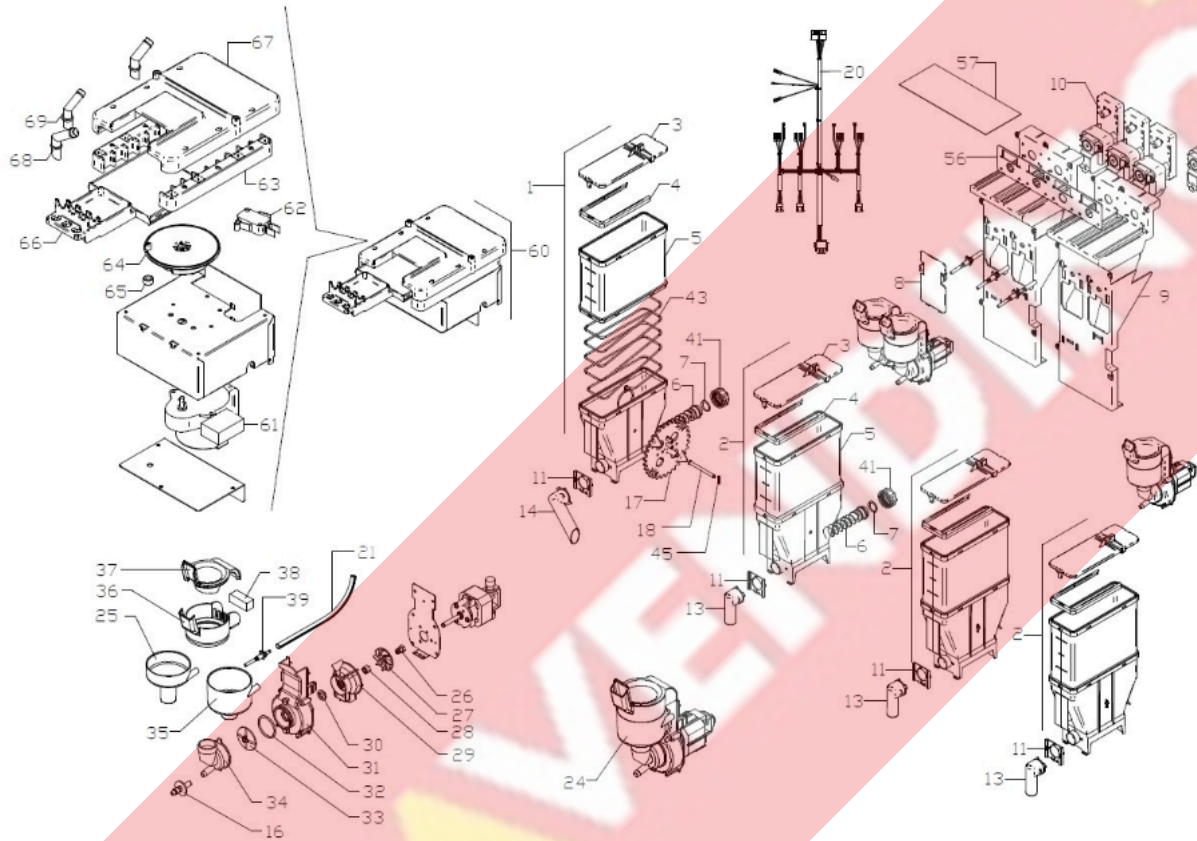

941450-CONTENITORI_MIXER - CANISTERS / MIXERS