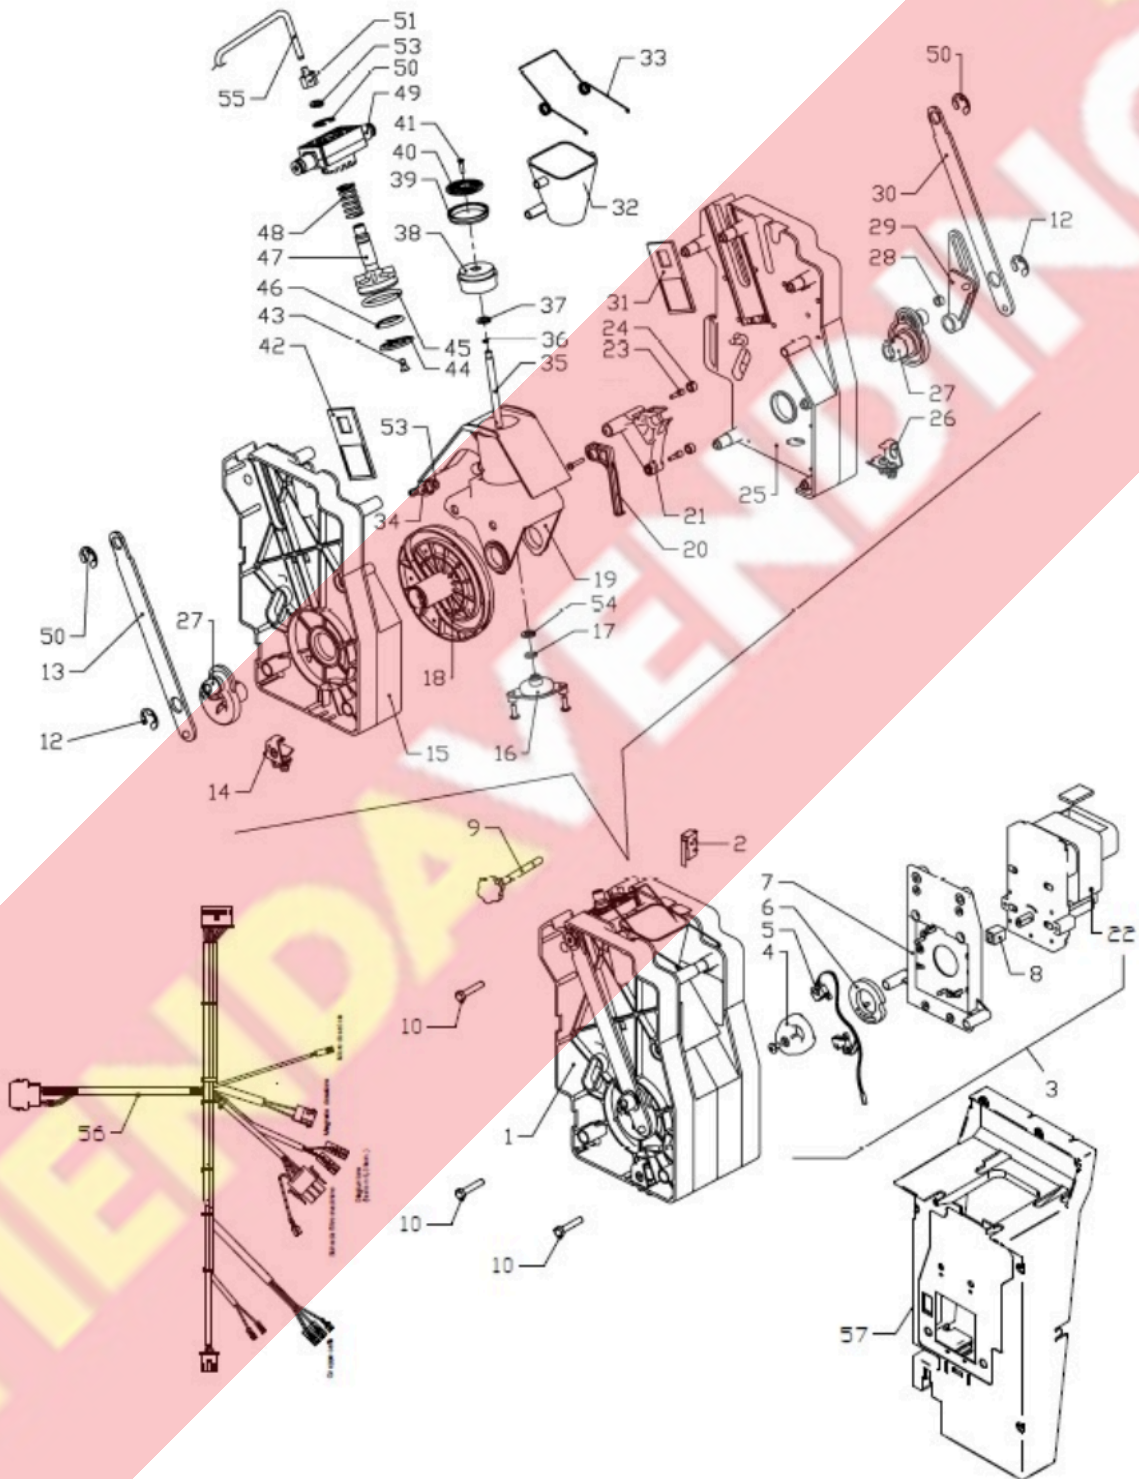

941450-GRUPPO_ESPRESSO - COFFEE BREWER