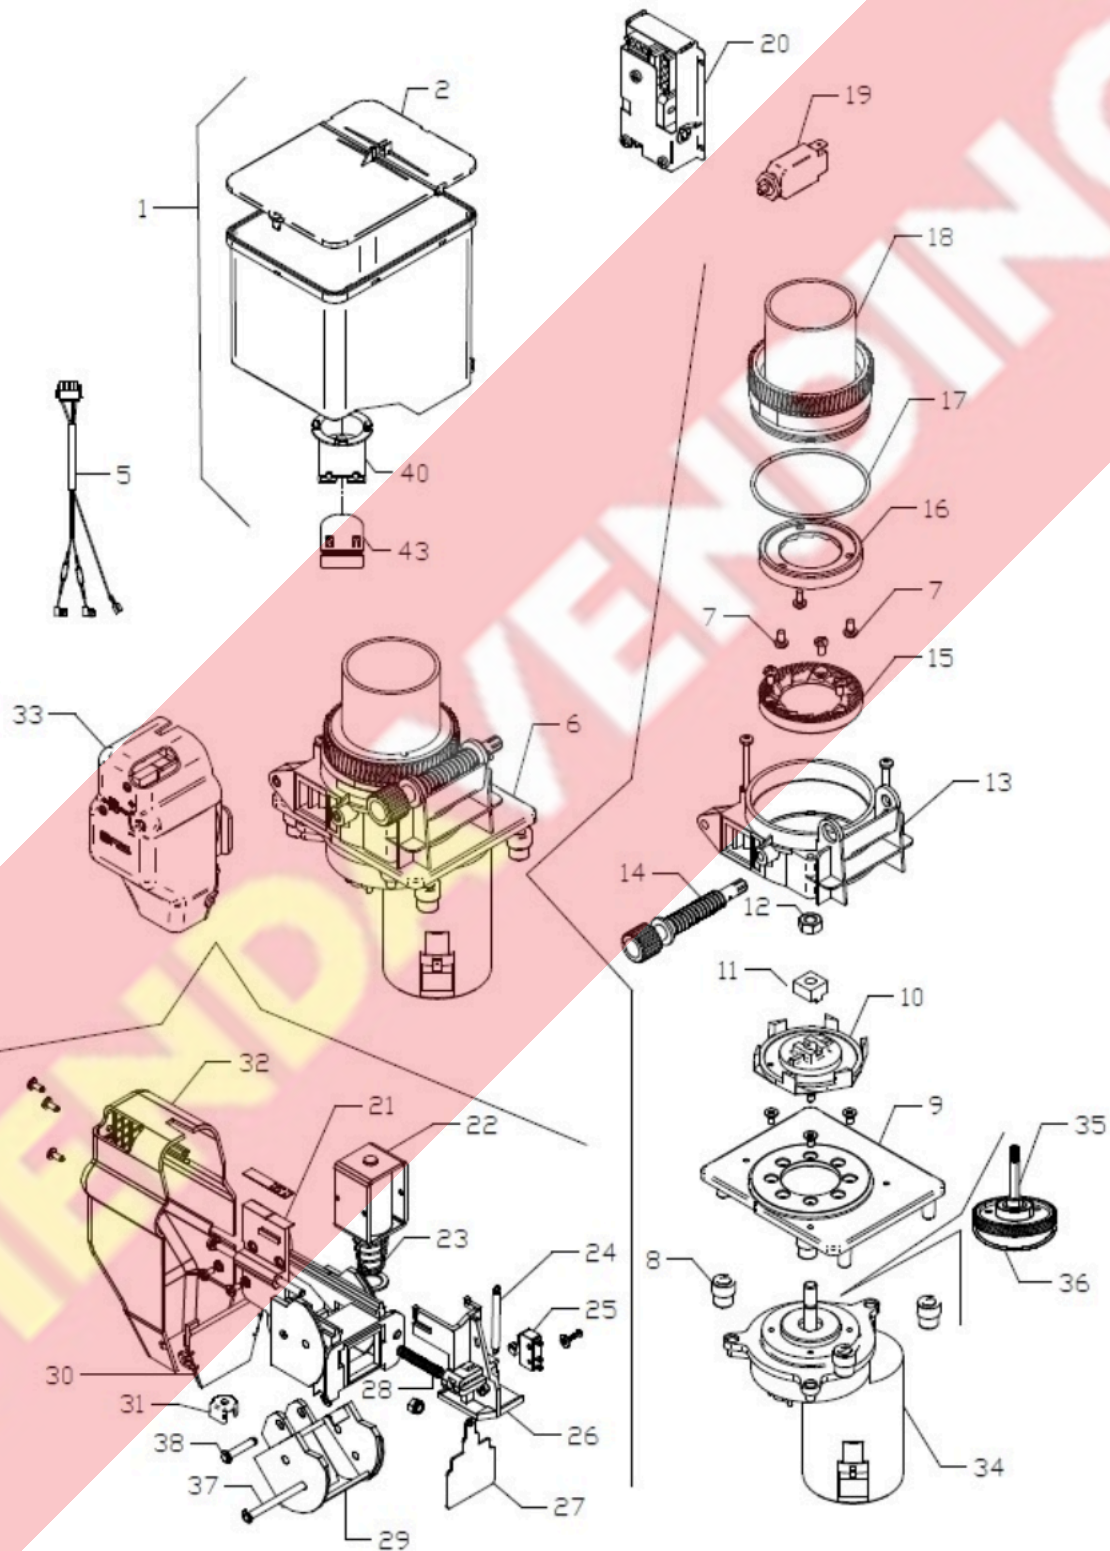

941450-MACINADOSATORE - GRINDER / DOSER UNIT