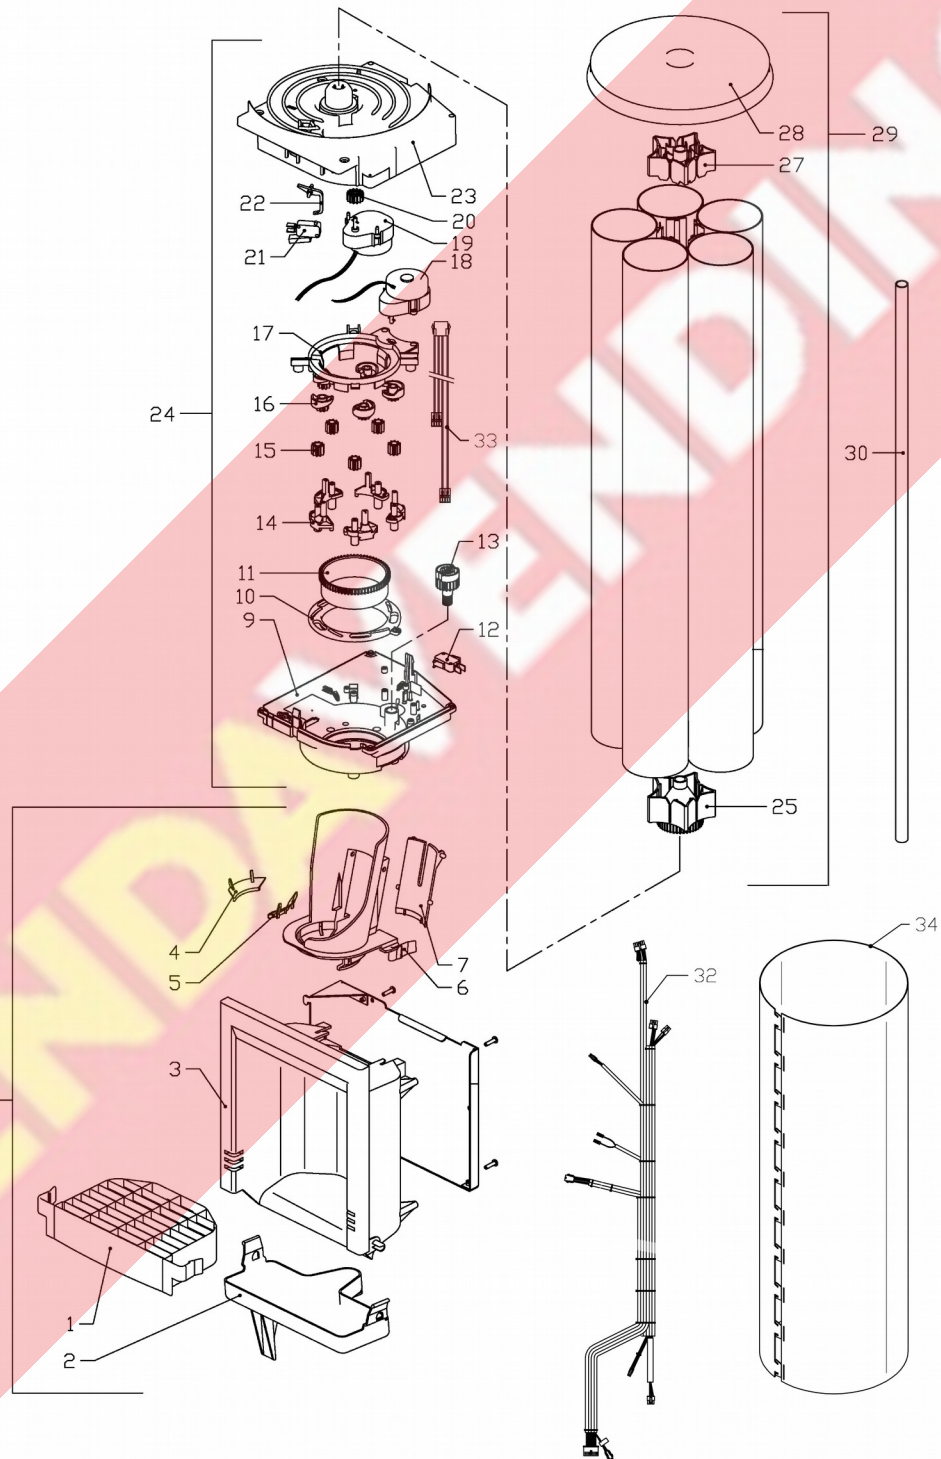

941520M-DISTRIBUTORE_BICCHIERI - DISTRIBUIDOR VASOS