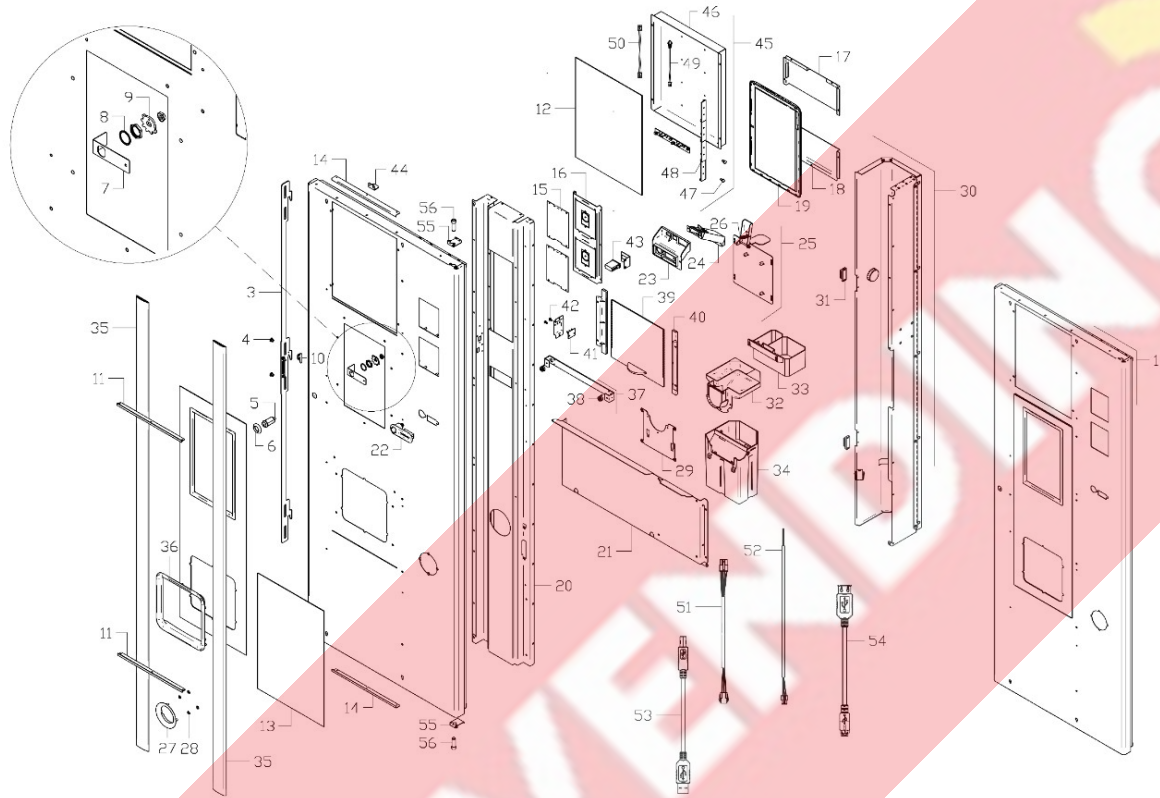

941520M-PORTA - PUERTA