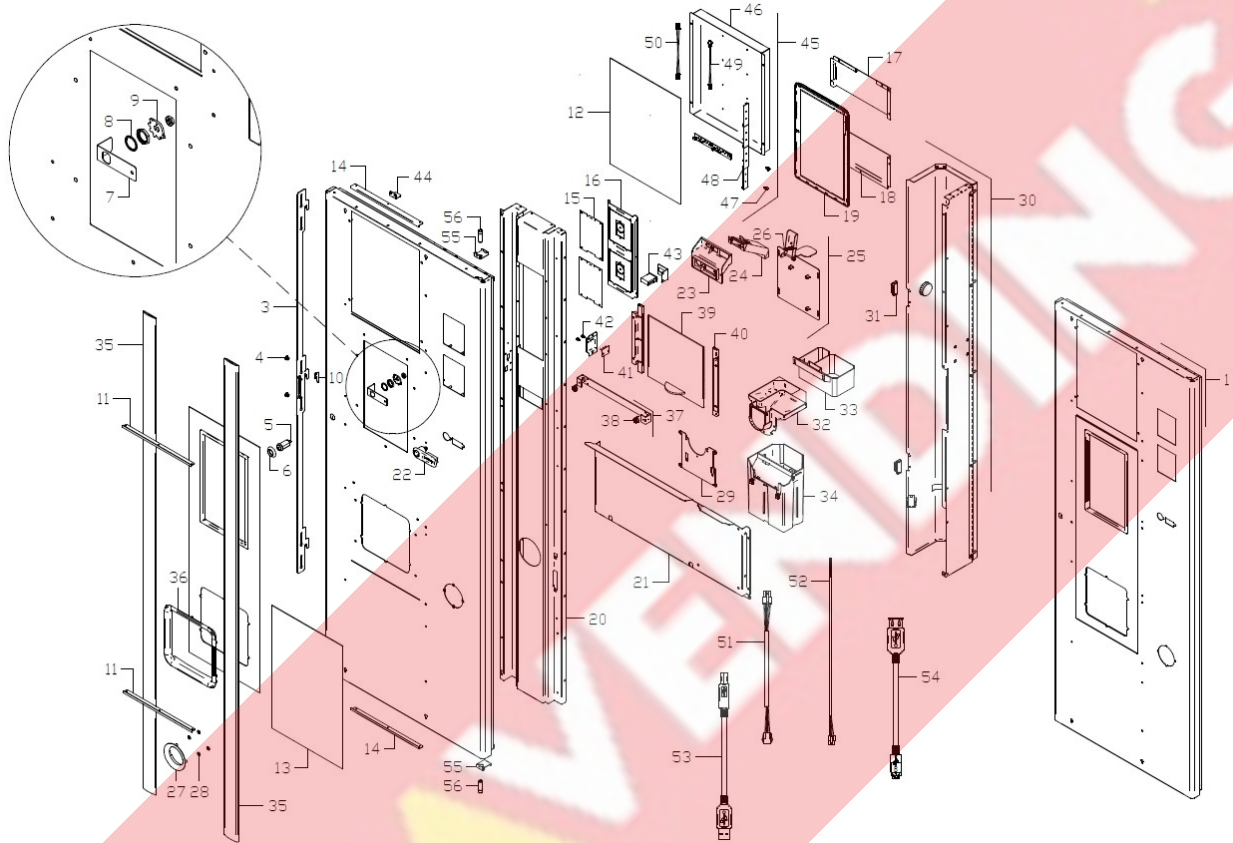

941520M-PORTA_FROM_SN_301803040 - PUERTA_FROM_SN_301803040