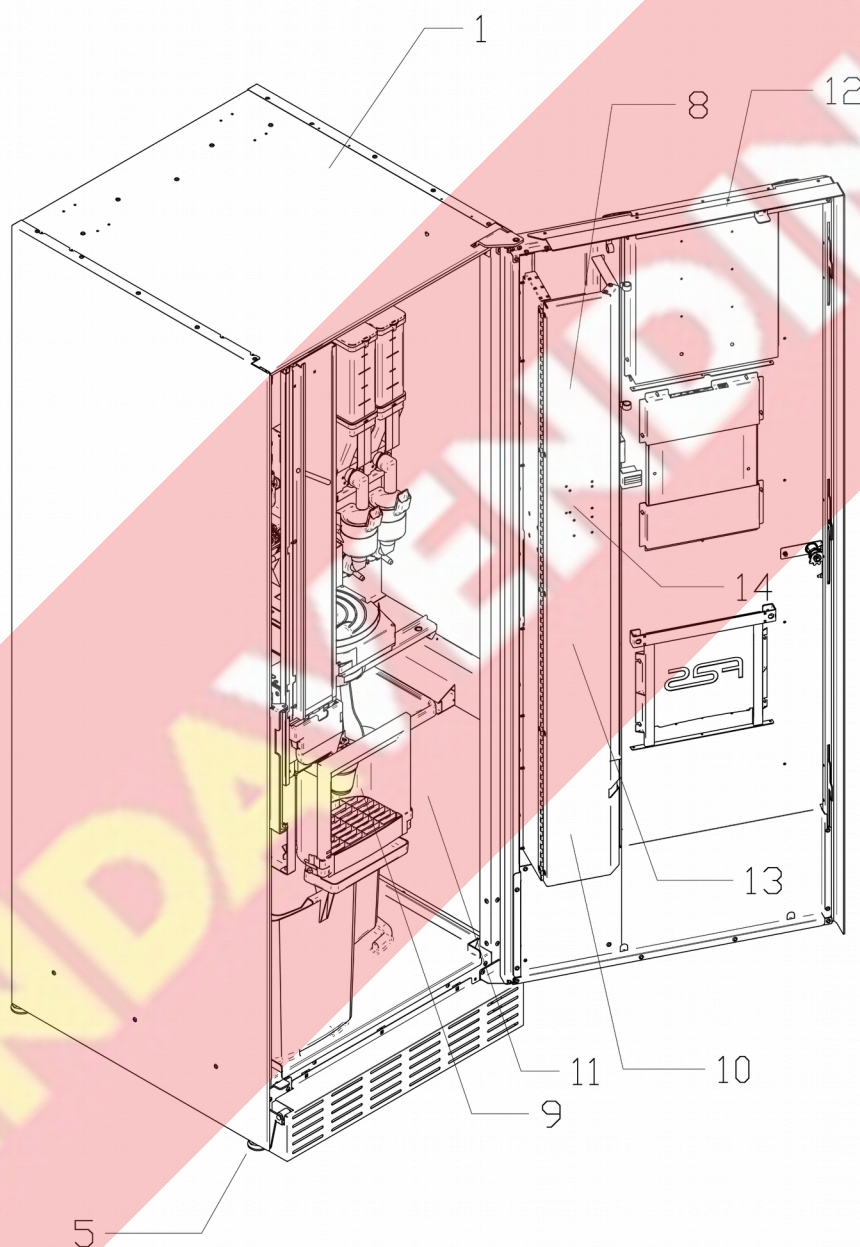

941520M-ACCESSORI - ACCESORIOS