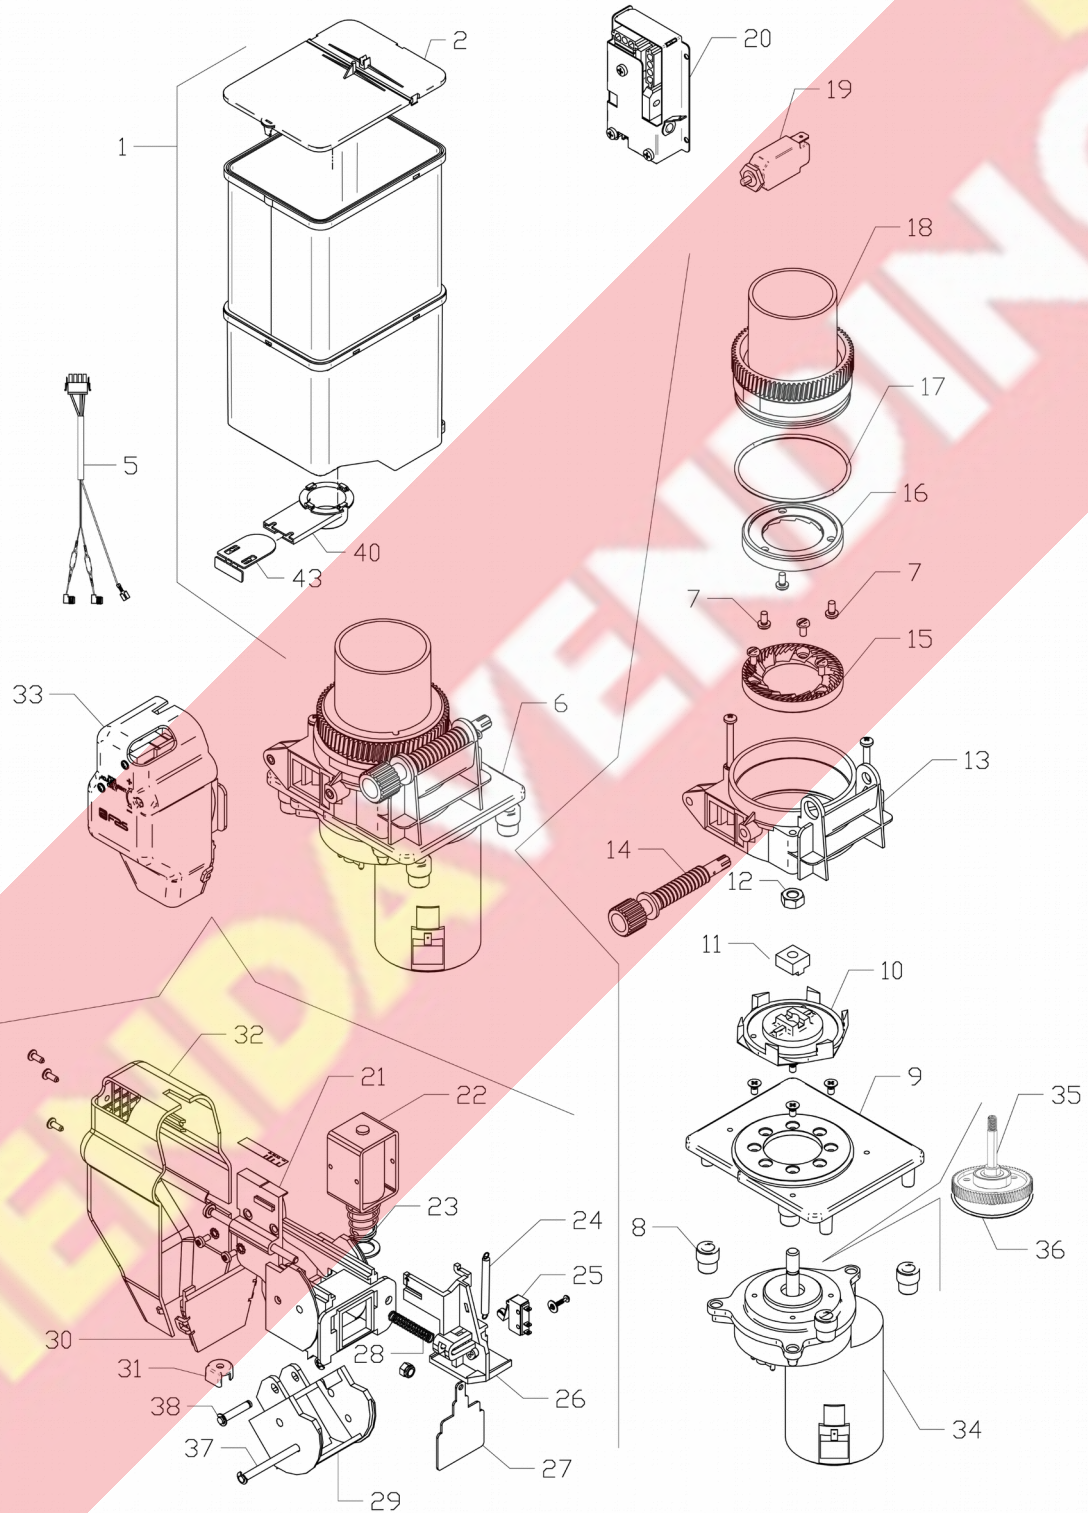

941520M-MACINADOSATORE - MUELAS