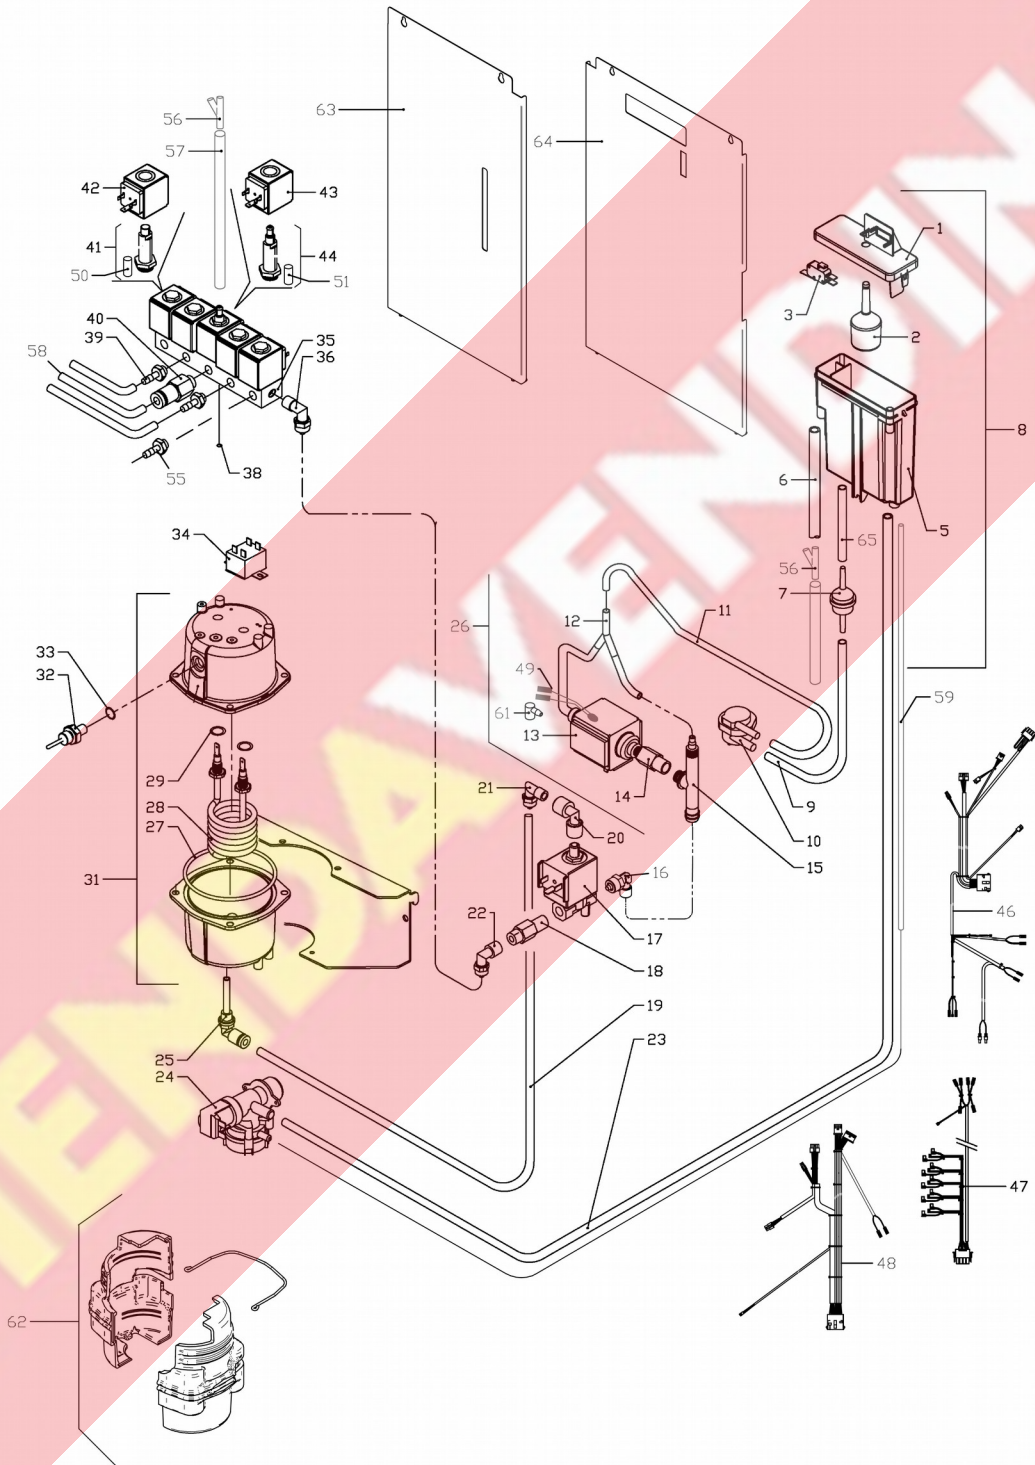

941520M-IMPIANTO_IDRAULICO - PLANO HIDRAULICO