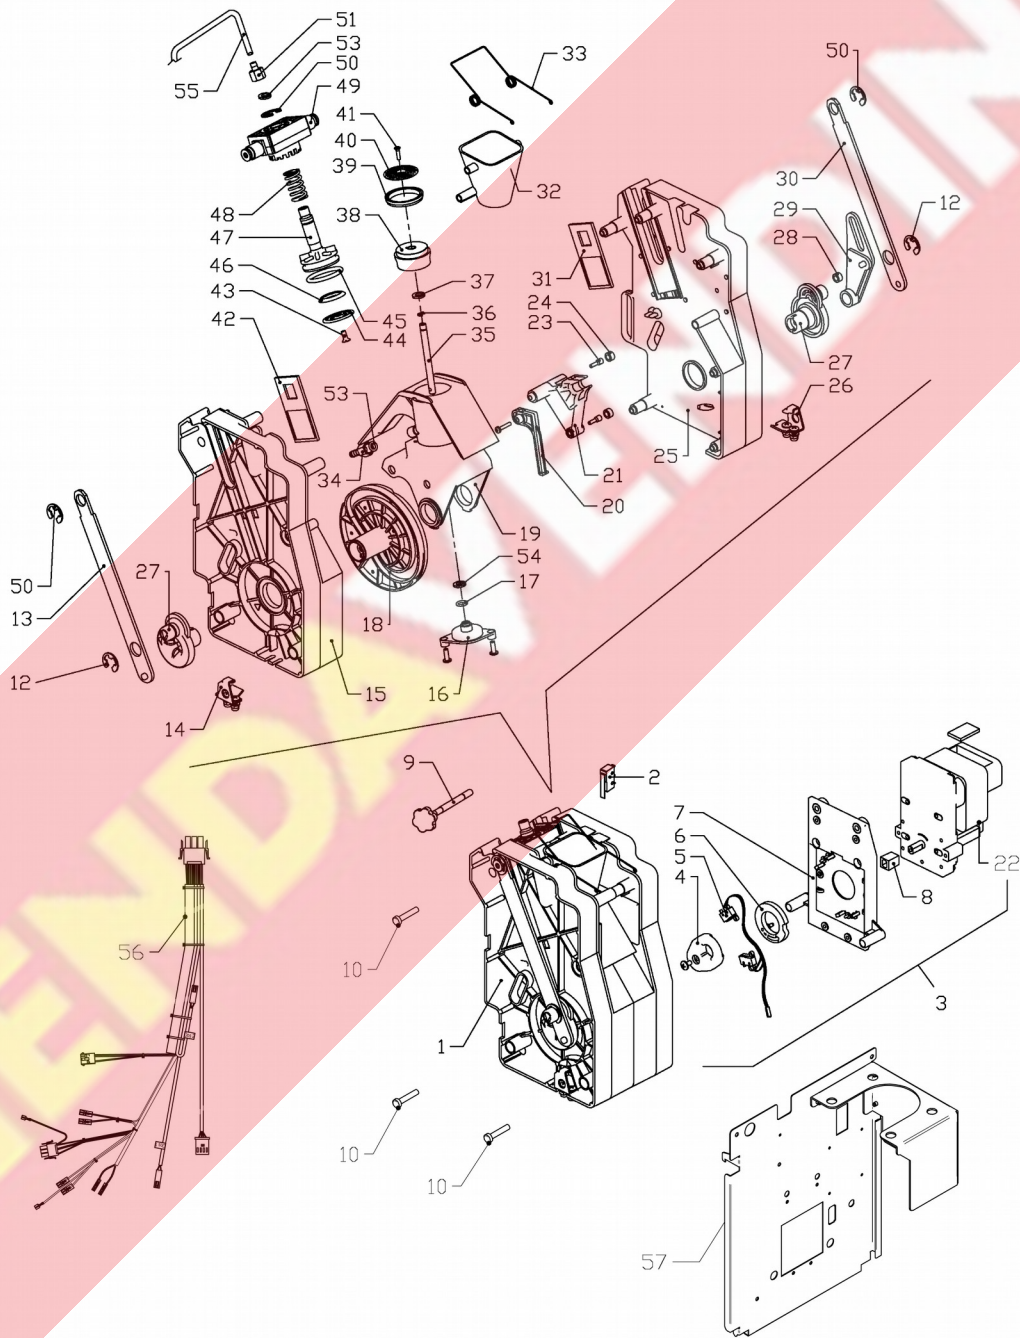

941520M-GRUPPO_ESPRESSO - GRUPO ESPRESSO