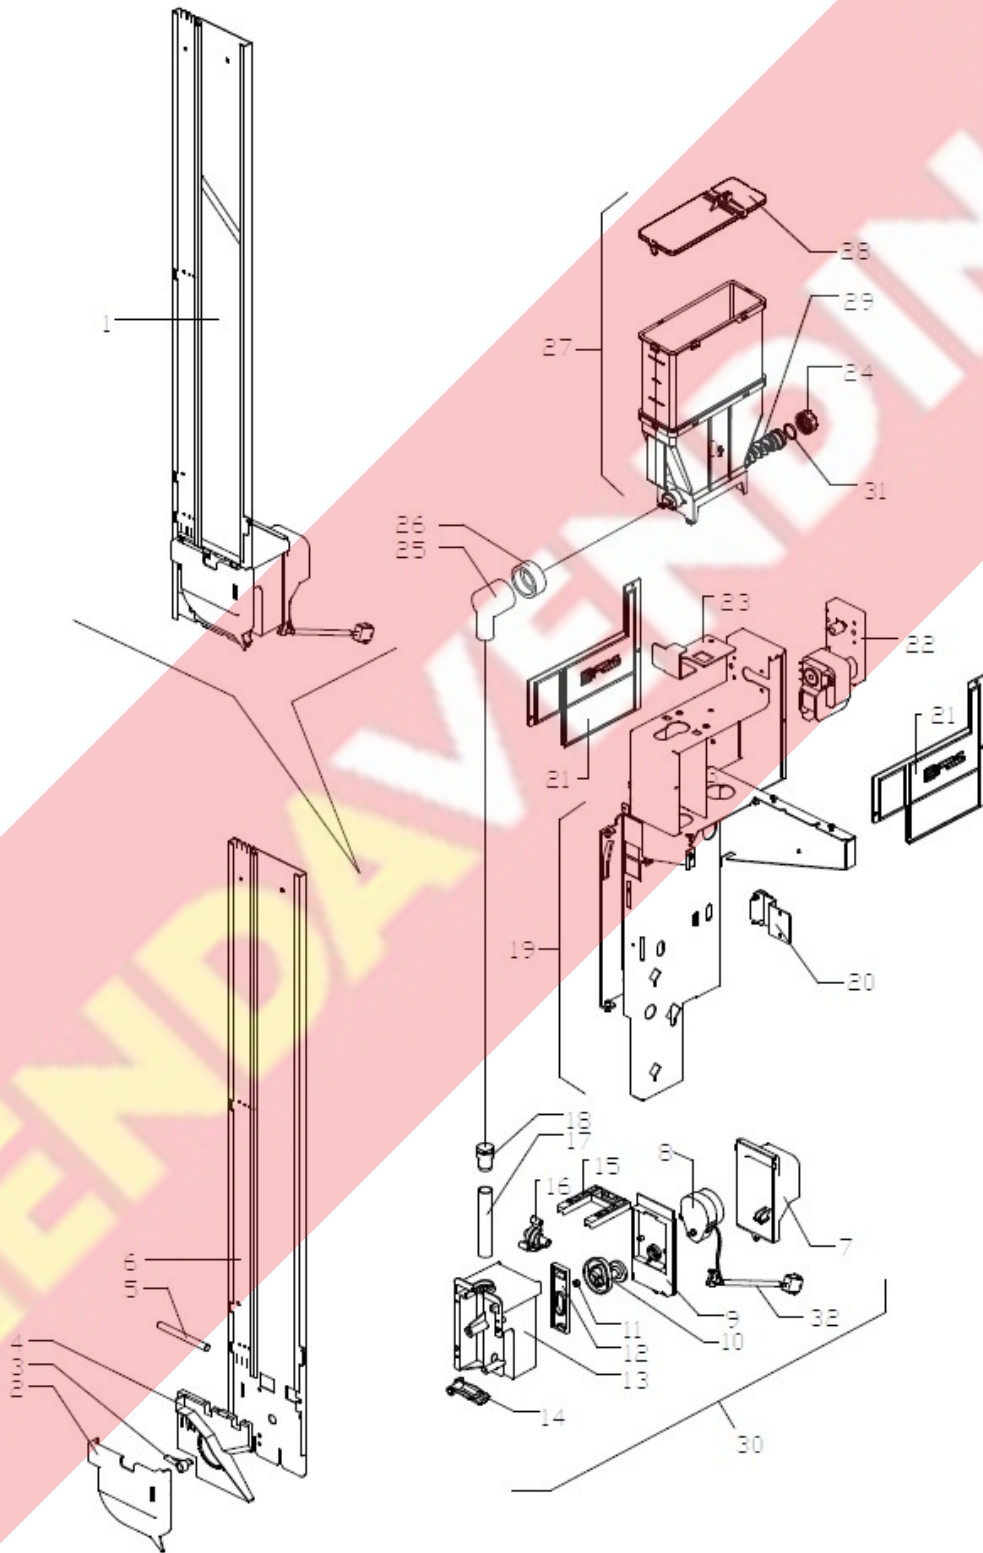

941510-DISTRIBUTORE_ZUCCHERO_PALETTE - DISTRIBUIDOR AZUCAR-PALETINAS

PARTS LIST

Pos.	Code	Description	Suggested	Price
1	C850094	SUGAR/STIRRER DISPENSER ASSEMBLY	✓	
2	C400130	STIRRER CHUTE	✓	
3	C400138	STIRRER DISPENSER ECCENTRIC	✓	
4	C400131	STIRRER REGULATOR	✓	
5	15200035A	STIRRER PRESSING WEIGHT 90mm		
5	15220001A	STIRRER PRESSING WEIGHT 105mm		
7	C400140	SUGAR DISPENSER COVER	✓	
8	C845016	CABLED SUGAR/STIRRER MOTOR	✓	
9	C400133	STIRRER MOVEMENT REAR BODY	✓	
10	C400137	STIRRER DISPENSER CAMS	✓	
11	15200050A	DISPENSER CAM BUSHING		
12	C400392	SLIDING BAR	✓	
13	C400129	STIRRER MOVEMENT FRONT BODY	✓	
14	C750098	SUGAR TILTING CHUTE	✓	
15	C400132	STIRRER EXPELLER	✓	
16	C400467	SUGAR DISPENSER TRANSMISSION	✓	
17	108099	SUGAR HOSE SHA50 18X15X375	✓	
18	C400142	SUGAR HOSE REDUCTION	✓	
19	C850406	SUGAR/STIRRER DISPENSER SUPPORT	✓	
20	C850405	MAGNET ASSEMBLY	✓	
21, 21	C400492	SUGAR MOTOR COMPARTMENT COVER	✓	
22	C302012	MOTORGear MOD. K9115860		
23	631463	SUGAR CANISTER LEVER	✓	
24	C400209	LOCKING CANISTER SCREW RING NUT	✓	
25	C400141	SUGAR DISPENSER PIPE	✓	
26	C400139	SUGAR PIPE REDUCTION	✓