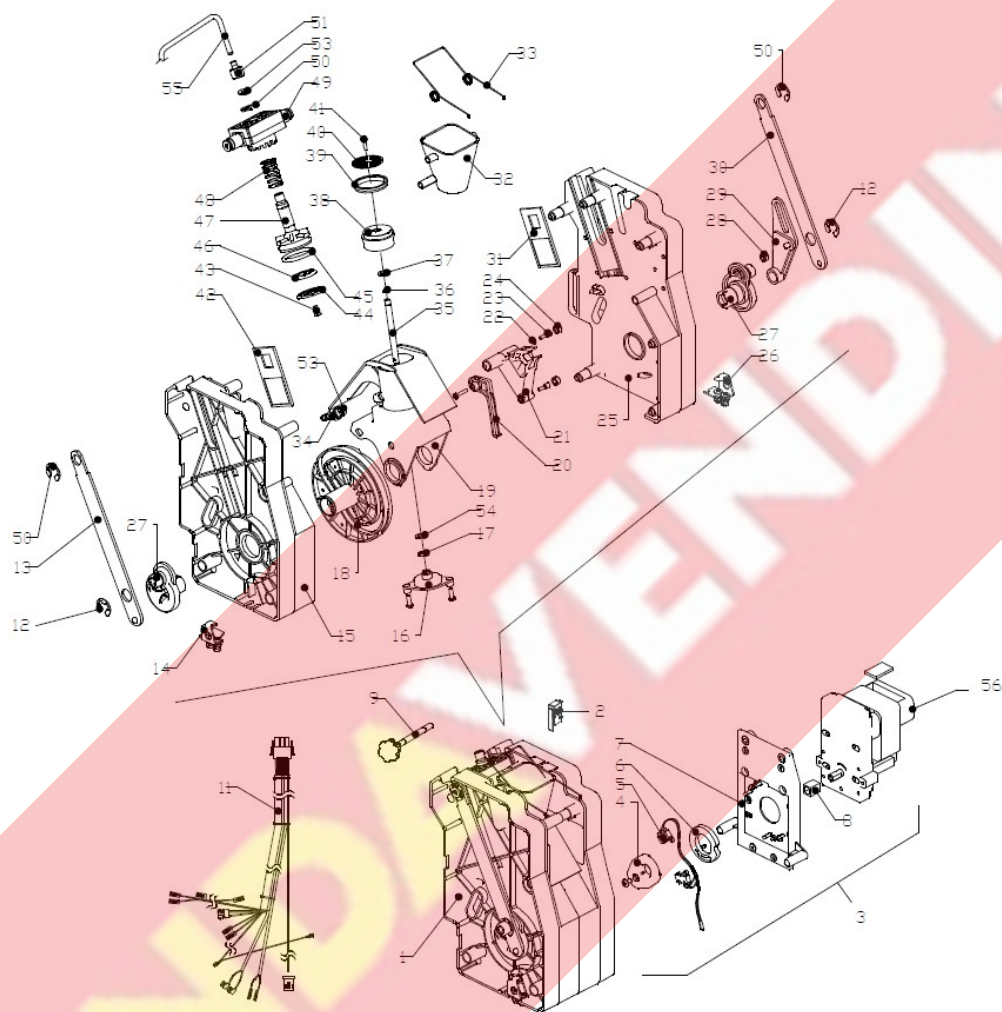

941510-GRUPPO ESPRESSO + MOTORIDUTTORE - GRUPO ESPRESSO + MOTORREDUCTORES

PARTS LIST

Pos.	Code	Description	Suggested	Price
1	C843052CO	COFFEE BREWER DIAM. 37 ASSEMBLY	✓	
2	C322022	MICROSWITH	✓	
3	C843043CO	WINNING COFFEE BREWER MOTORGEAR	✓	
4	C400252	MOTOR CRANK	✓	
5	C300124	COFFEE BREWER MICRO WIRING 2	✓	
6	C400285	MICROSW. COUNTERCLOCKWISE CAM	✓	
7	C750055	MICROSWITCH BOX ASSEMBLIY		
9	C743026	COFFEE BREWER PIVOT	✓	
11	C300141	COFFEE BREWER HARNESS	✓	
12, 12	14300066A	INOX RADIAL RING D12		
13, 30	C743011	COFFEE BREWER ROD		
15	C743008	COFFEE BREWER RIGHT COVER	✓	
16	C400286	ROD SLIDE	✓	
17	Y40222300 0	O-RING 7,65 X 1,78 VITON NSF	✓	
18	C400457	COFFEE BREWER CAM	✓	
19	C400234	INFUSION CHAMBER	✓	
20	C743022	ROCKING LEVER ASS.Y	✓	
21	C743014	PUSHER TRIANGLE	✓	
23	C700067	SLIDING BUSH PIVOT	✓	
24, 24	C700058	SLIDING BUSH	✓	
25	C743009	COFFEE BREWER LEFT COVER		
27, 27	C400241	CRANK	✓	
29	C400238	TRAPEZE	✓	
32	C400247	FUNNEL	✓	
33	211201	FUNNEL SPRING	✓	
34	210283	FEM. JOINT 1/8 NSF EUROFIT	✓