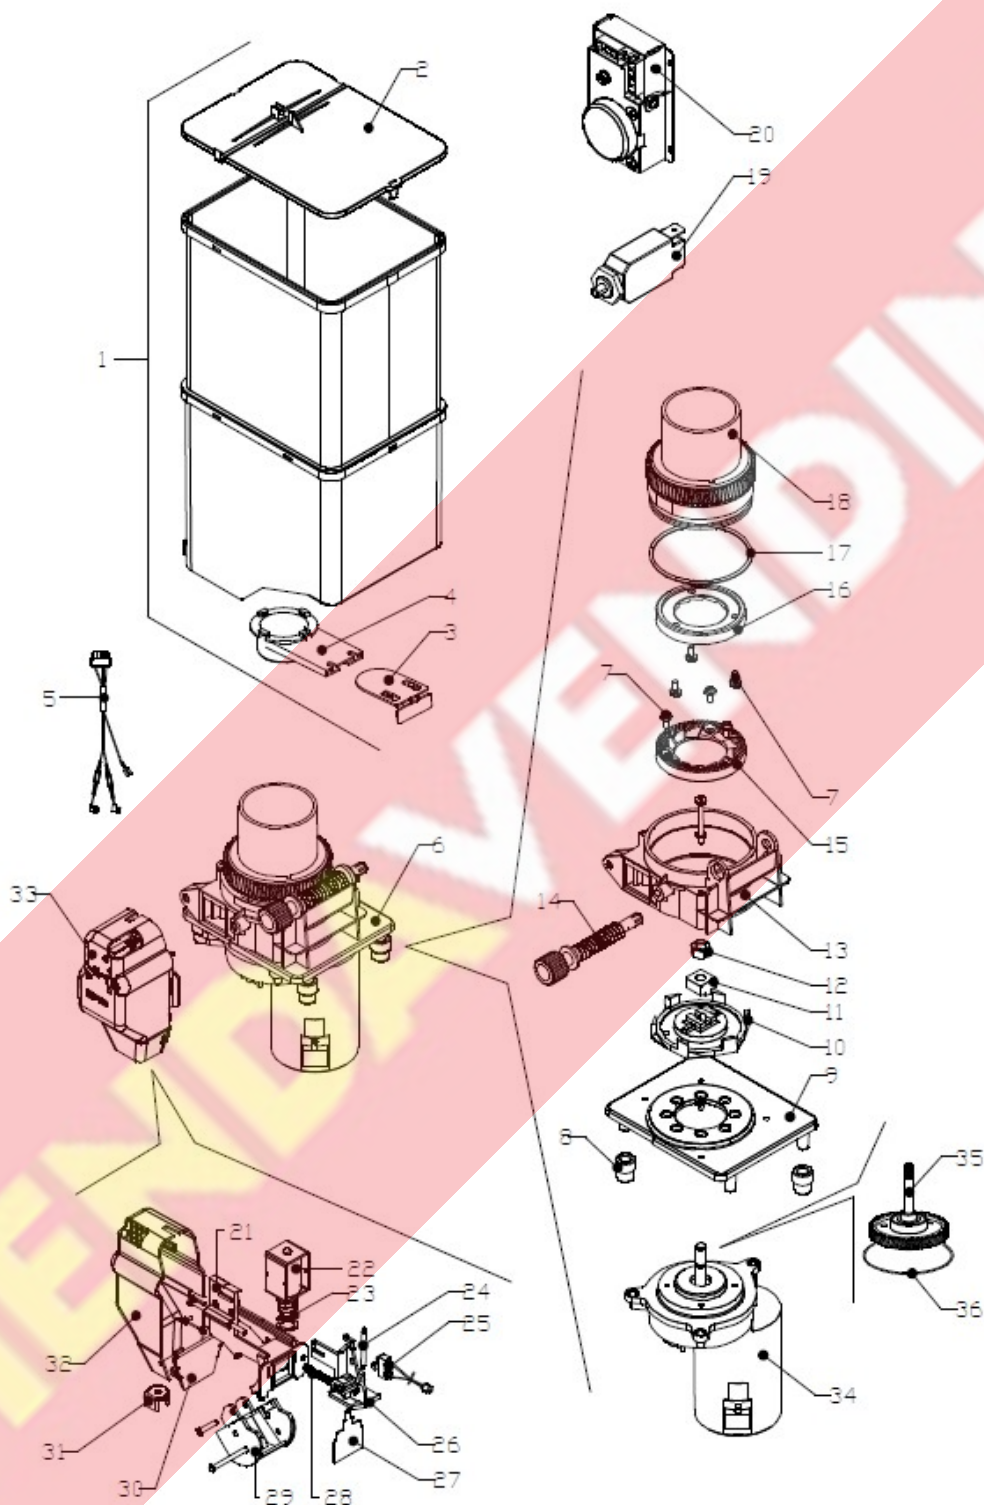

941510-MACININO + DOSATORE - MUELAS

PARTS LIST

Pos.	Code	Description	Suggested	Price
1	C850004	BEANS COFFEE CANISTER ASSEMBLY	✓	
2	C400198	COFFEE CANISTER CAP	✓	
3	C400192	COFFEE CANISTER SLIDE	✓	
4	C400423	TERMINALE CAMPANA CAFFE'	✓	
5	C300116	GRINDER POWER SUPPLY LOOM	✓	
6	C843047CO	FAS MF1 GRINDER ASSEMBLY		
7, 7	201101	INOX SCREW TCI M4X8 UNIENISO1580		
8	C400277	SUPPORT RUBBER		
9	631357	GRINDER BASE		
10	631363	SUPPORT FOR BOTTOM BLADE		
11	631358	FIXING NUT FOR BLADE HOLDER		
12	203054	HEXAG. INOX NUT M8 UNI ISO 4032		
13	C743023	GRINDER BODY		
14	C400505	REGULATION SCREW	✓	
16, 15	C700049	PLANE MILL 63,5 KEBER MOD. 0334	✓	
17	221043	O-RING 3212 NBR 70 SHORE	✓	
18	C743029	REGULATION RING NUT	✓	
19	310361	SCHURTER DISJUNCTOR T11-211-1	✓	
20	C845033	POWER BOARD FOR GRINDER 230V DC	✓	
21	C400485	DOSER DF1 BODY		
22	C320025	SAIA ELECTROMAGNET MA-B75M-3010 A	✓	
23	15000058B	MAGNET SPRING	✓	
24	15000048A	RETURN SPRING DOSER JAW	✓	
25	C300129	DOSER MICROSWITCH WITH LOOM		
26	C400484	DOSER MICROSWITCH SUPPORT	✓	
27	631359	DOSER PLATE DF1	✓