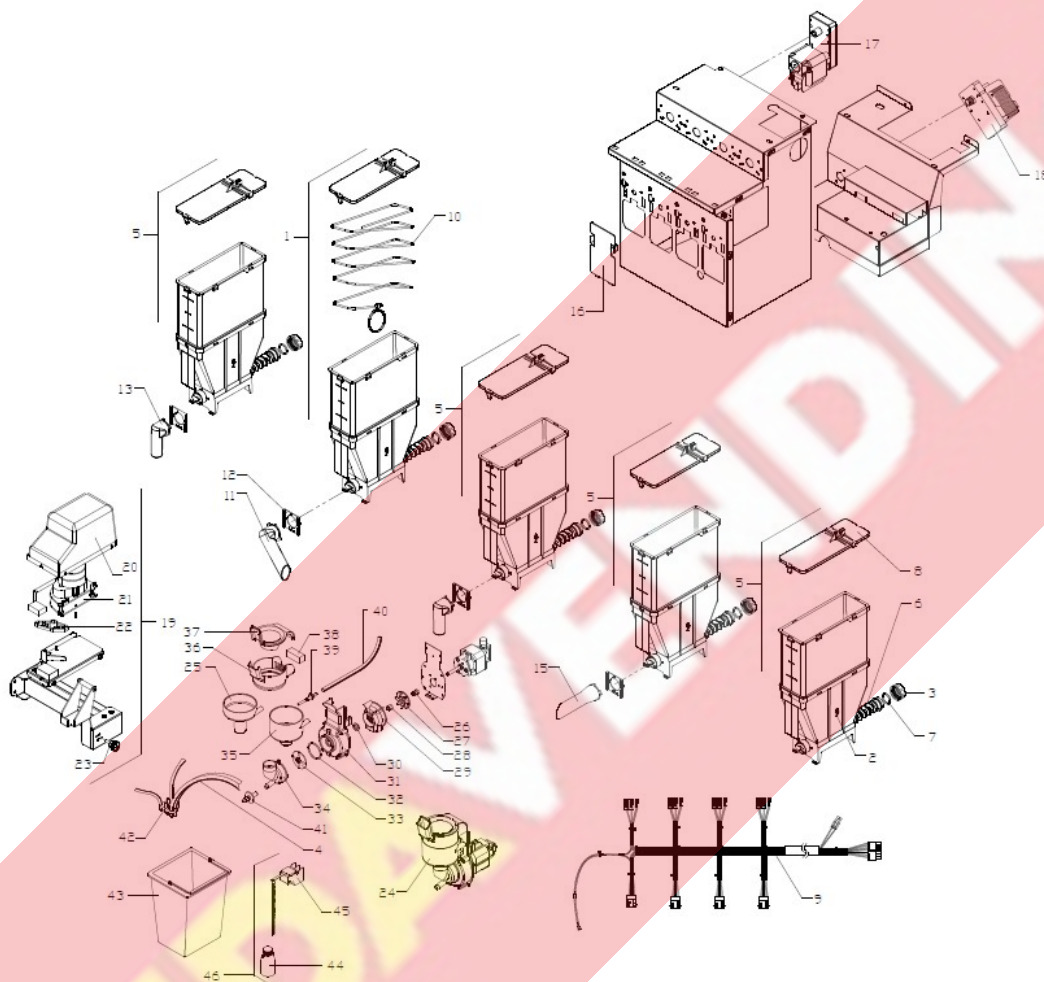

Pos.	Code	Description	Suggested	Price
27	C400223	WINDOW SLIDE		
28	11220006A	CUP STATION DOOR		
29	C400327GN	UNDER CABINET/DOOR HANDLE (Silver)		
30	C400427	HANDLE COVER		
31	310368	LED LIGHTING BAR SGG-12D12W-A0	✓	
32	310369	LOOM ADHESIVE CLIP	✓	
33	310365	LED POWER SUPPLY WIRING	✓	
34	C400426GN	CUPS STATION COVER (Silver)		
35	C400411GN	KEYBOARD COVER (Silver)		
36	C725100	UPPER DOOR PANEL (Silver)		
37	C220232	SERIGRAPHY FOR FAS500 PANEL		
38	C400415	HORIZONTAL RETENTION		
39	C400414	LATERAL RETENTION		
40	C400410	BOARD COVER		
41	211040	COIN RECOVER BUTTON SPRING		
42	C400611	CORNICE SPORTELLO PRELIEVO FAS500	✓	

941510-CONTENITORI_MIXER - CONTENEDORES-MEZCLADORES