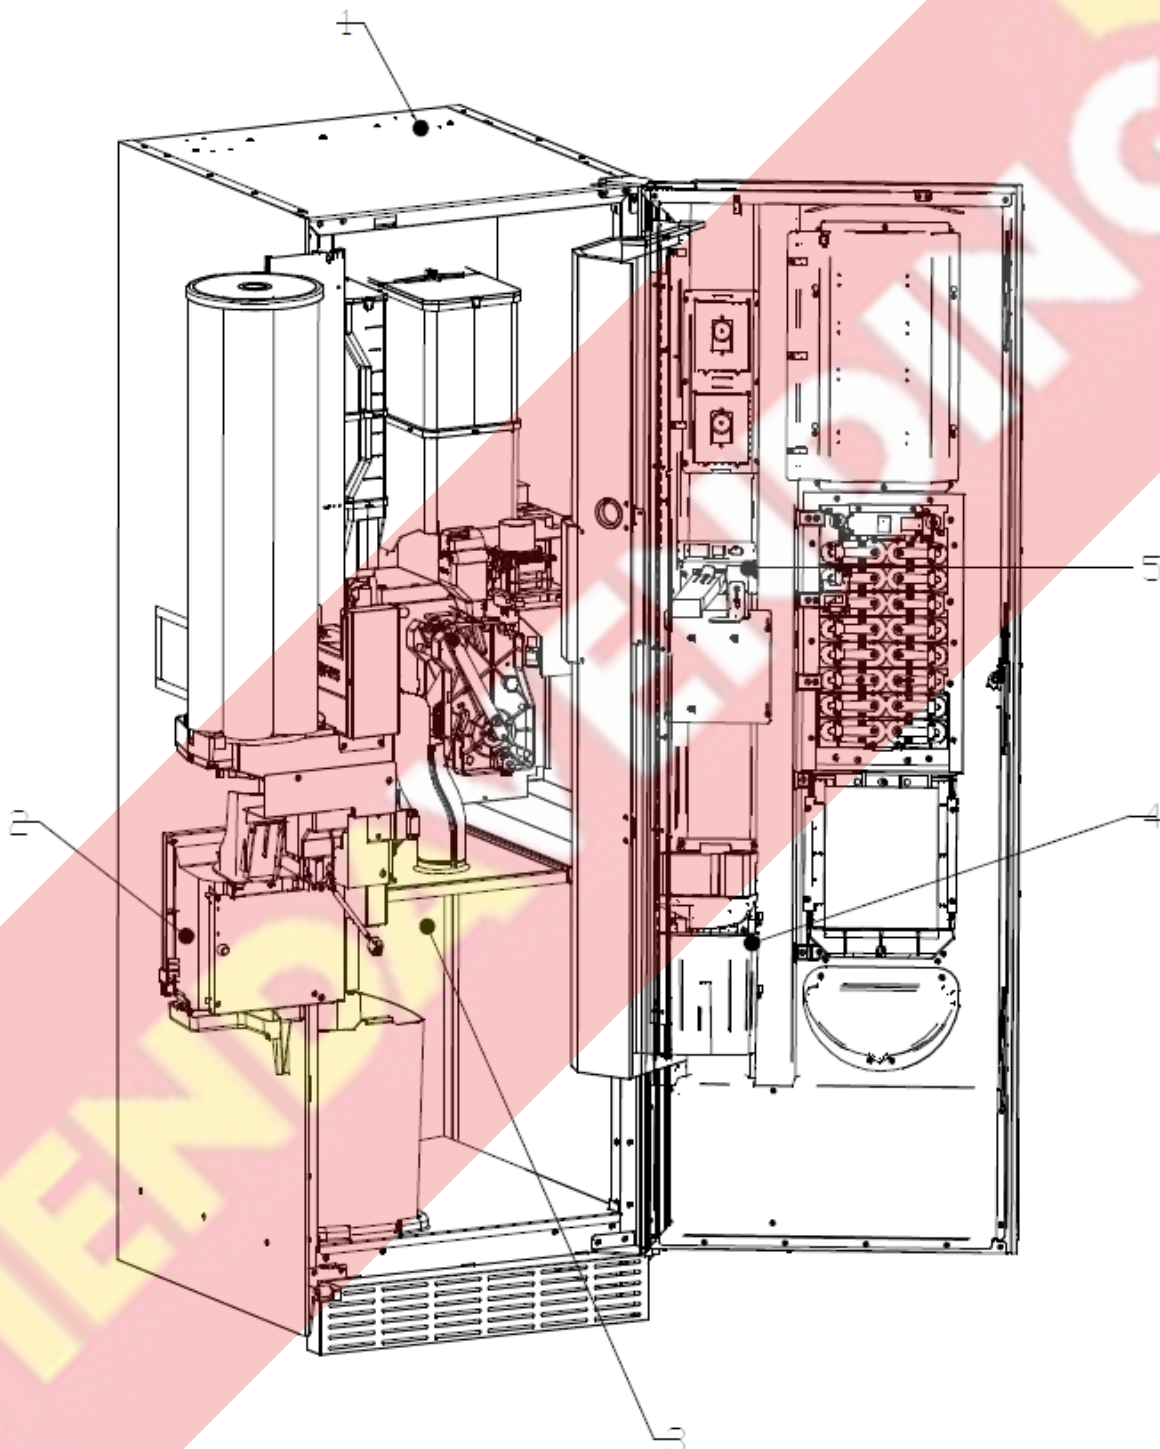

Pos.	Code	Description	Suggested	Price
31	C850018	PRESSURE BOILER ASSEMBLY	✓	
32	C389007	PROBE PT1000 CL.B POZZ. ATT. 1/4 AISI316	✓	
33	17000069A	VITON O-RING 0120-30	✓	
34	C322015	BIMETALLIC THERMOSTAT	✓	
35	C320041	GR.ELETTA MASS.5 C/FOR.V230-50 316 TM4		
37	C850291	STRAIGHT JOINT WITH NOZZLE + GASKET		
38	221090	O-RING 2025	✓	
39	210241	STRAIGHT JOINT + O-RING	✓	
40	Y53265010 0	RAPID JUNCTION 4-1/8	✓	
41	C750234	KIT 2 WAYS SLEEVE 5W KT100R1V25-HJ		
42	310371	COIL LBA05230AS	✓	
43	310372	COIL BDA08223DS	✓	
44	C750235	KIT 3 WAYS SLEEVE 8W KT130H1V30-H		
45	C320040	4 ELEMENTS SOL. VALVES/V230-HZ50 316 TM4		
46	C300213	BOILER HARNESS	✓	
47	C300035	ELCTRICAL WIRNIG BOILER ELCROVALVES	✓	
48	C300208	COFFEE BR./VOL. C./AIR-BREAK HARNESS	✓	
49	C750150	2 WAY MOBILE CORE ASS. COD. R452867/VX	✓	
50	C750237	MOVABLE CORE 3 WAYS COD. R450865/VX		

941510-ACCESSORI - ACCESORIOS