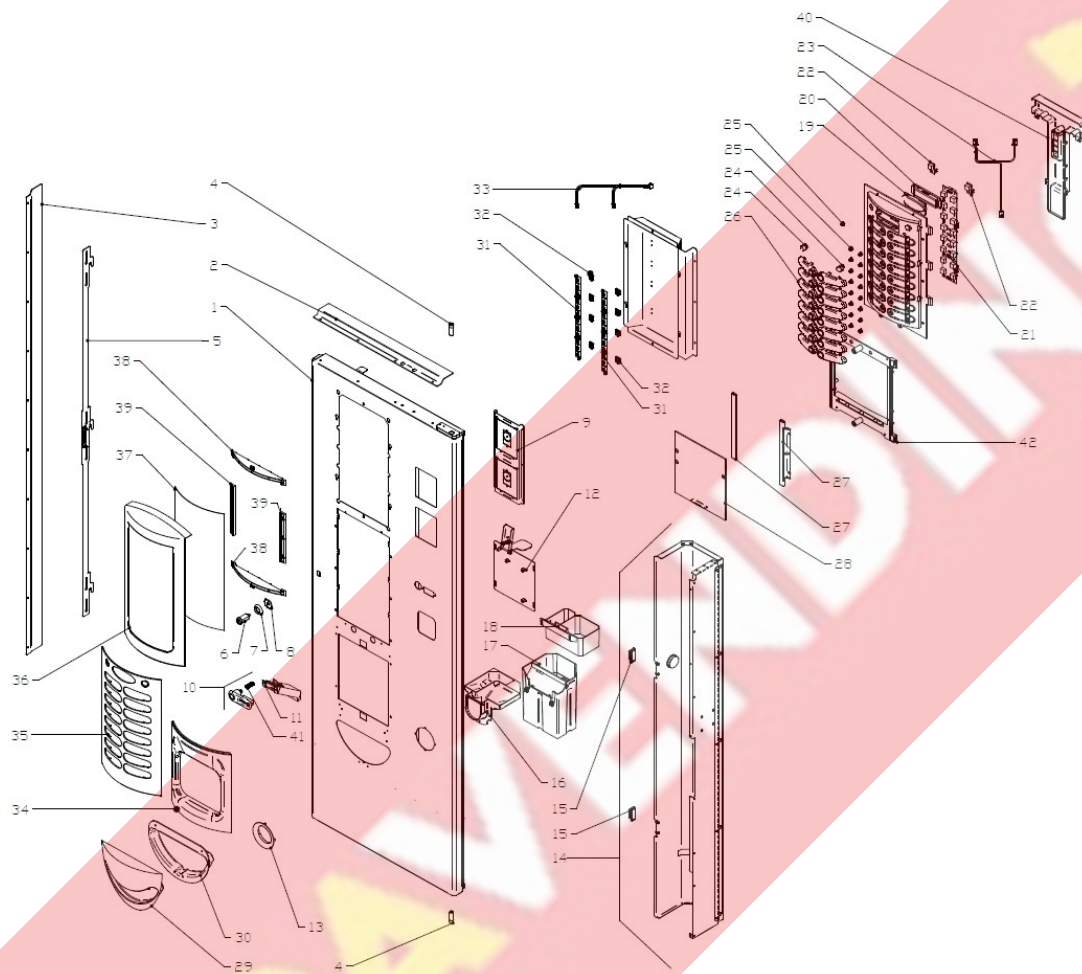

941510-PORTA - PUERTA

PARTS LIST

Pos.	Code	Description	Suggested	Price
1	C725099	DOOR FRAME ASSEMBLY		
2	627643	TOP ANTITHEFT BAR FAS500		
3	627642	SIDE ANTITHEFT BAR FAS500		
4	700435	BUSH FOR DOOR ROTATION		
5	C825115	DOOR METAL BLADE WITH 3 HOOKINGS		
6	210363	BLOCK LOCK RIELDA MOD. 511 RS1+KEY	✓	
7	700505	LOCK PROTECTION WASHER		
8	624672	120° LOCK FRAME		
9	C725040	UPPER PAYMENT SYSTEM SUPPORT	✓	
10	826588	COINGIVER BUTTON ASSEMBLY (SILVER)		
11	826494	COIN CHUTE		
12	C825051	CHANGE-GIVER SUPP. + COIN RET. LEVER		
13	401076	CHANGE-GIVER FRAME (SILVER)		
14	C825062	BOX ASSEMBLY		
15	15100041A	MAGNETIC BLACK CLOSING		
16	726460	COINGIVER BODY + BLOCK		
17	C725050	COIN BOX		
18	C400491	COIN SHUTE		
19	C400297	DISPLAY COVER		
20	014565	DISPLAY LCD 20X2 BLUE+HARNESS L=380	✓	
21	C850339	SERVICE KEYPAD	✓	
22	082819	SUGAR BUTTON ELEC. BOARD	✓	
23	C300114	SUGAR BUTTON INTERFACE	✓	
24	C400416	SUGAR PUSHBUTTON	✓	
25, 25	211221	CONIC SPRING FOR BUTTON	✓	
26	C400292	SELECTION BUTTON	✓