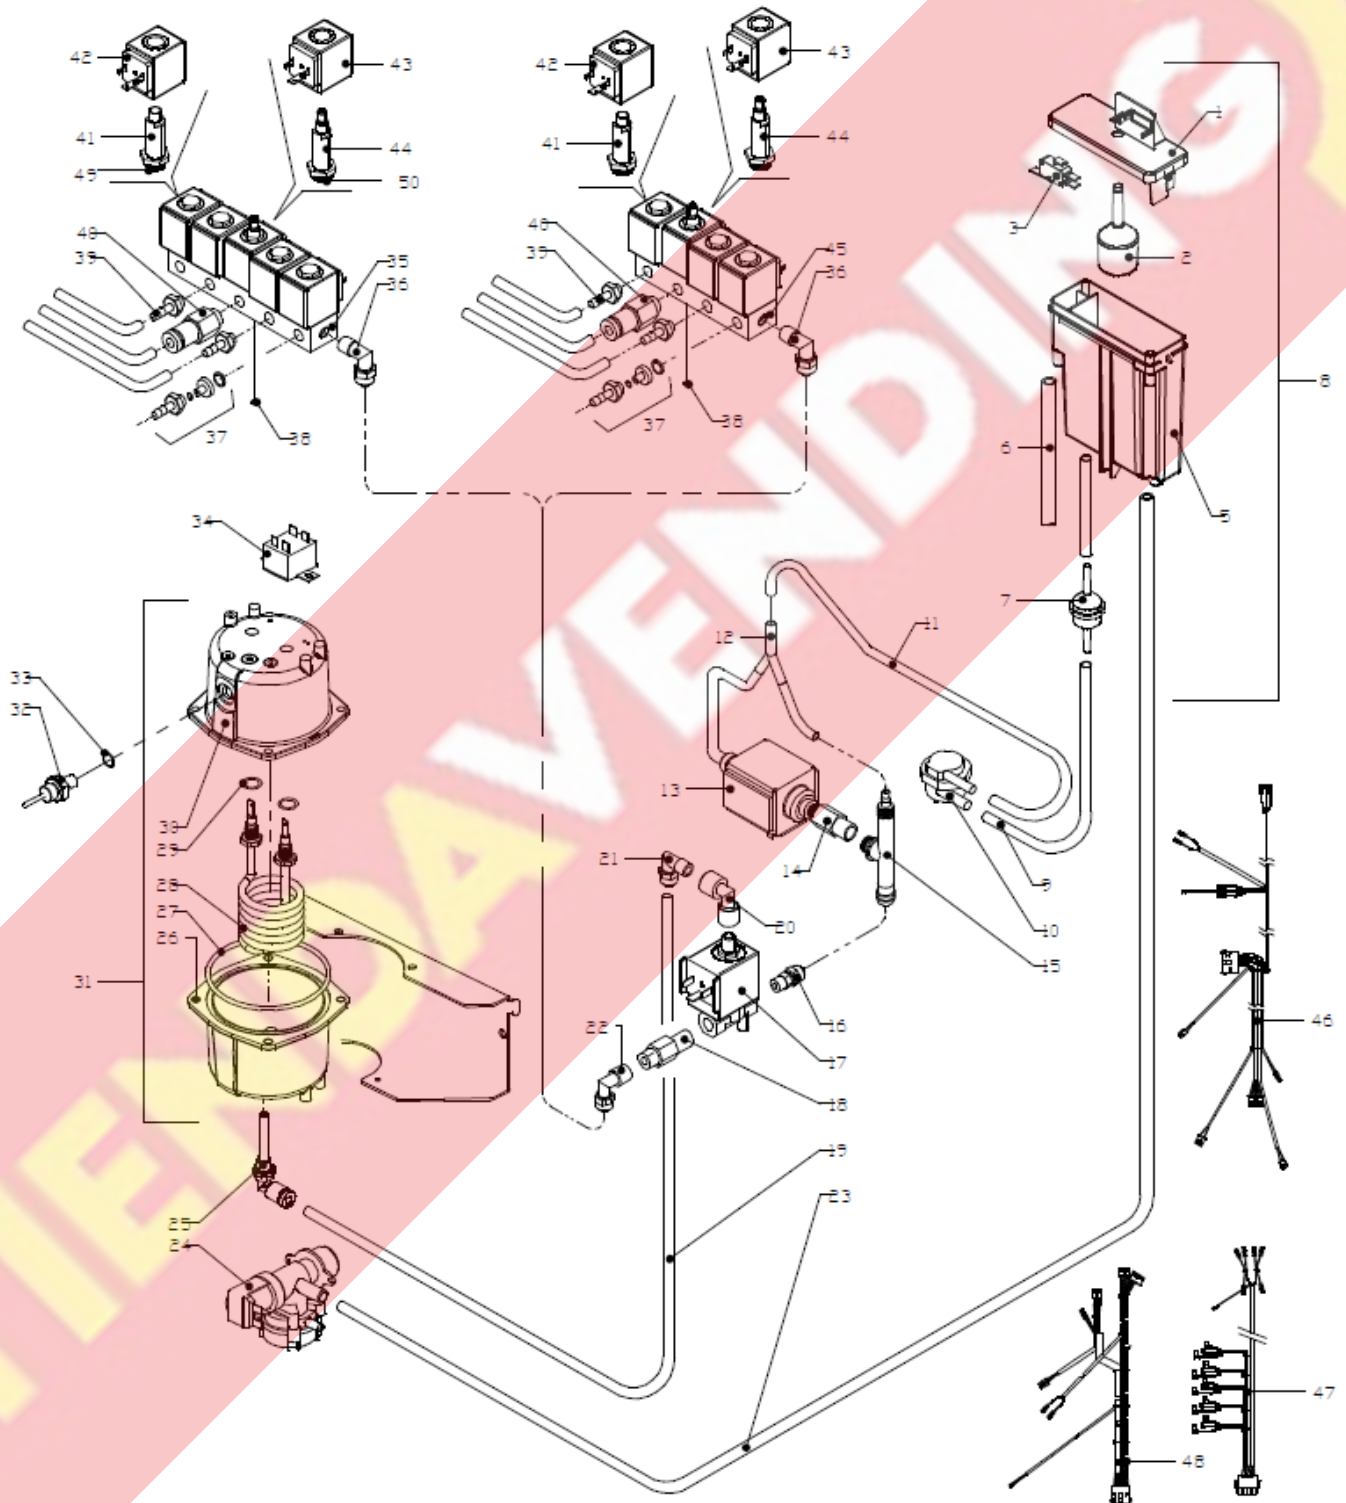

941510-IMPIANTO_IDRAULICO - PLANO HIDRAULICO

PARTS LIST

Pos.	Code	Description	Suggested	Price
1	C400333	AIR-BREAK CAP		
2	C400334	AIR-BREAK FLOATER		
3	C322024	MICROSWITCH N/C SERIES VRSRCMCA1AA68	✓	
5	C400332	AIR-BREAK BODY		
6	108041	SILICONE BROWN HOSE 8X12 70SH	✓	
7	C390011	NET FILTER 200μ	✓	
8	C850404	AIR-BREAK ASSEMBLY	✓	
10	C389005	FLOWMETER DIGMESA DN 1,8	✓	
11, 9	11000126A	TRANSPARENT SILICONE HOSE 5X8		
12	11000193A	Y JOINT PIPE 8		
13	C322030	THERMAL PROTECTION FOR ODE VIB. PUMP		
13	C390017	PUMP HD ODE PX50 230V-A2P-N02-01		
15	205169	T BY-PASS A VALVE CALIBR. 12+/-0,5 TM4		
16	15200304A	MALE CONIC STRAIGHT JOINT 6/4-1/8	✓	
17	C320022	3 WAYS ELECTROV. D 2,5 V220/230 50-60HZ	✓	
18, 14	16001034A	NO RETURN VALVE 1/8 M/F	✓	
19	11000139A	CALIBRATED LEGRIS TEFLON PIPE 4X6		
20	210243	ANGLE JOINT 1/8 F/F E2109001	✓	
22, 21, 36	15200301A	MALE ANGLE JOINT 6/4-1/8	✓	
23	108013	BROWN PIPE 7X11 60SH	✓	
24	C320024	WATER INLET VALVE	✓	
25	C750230	WATER INLET CONNECTION PIPE INOX TM4		
27	221109	O-RING 4362 LS.R. RED SH.70+-5 TIGER	✓	
28	C322014	BOILER RESISTANCE 1450W-230		
29	17000045A	SILICON O-RING 109 70SH	✓