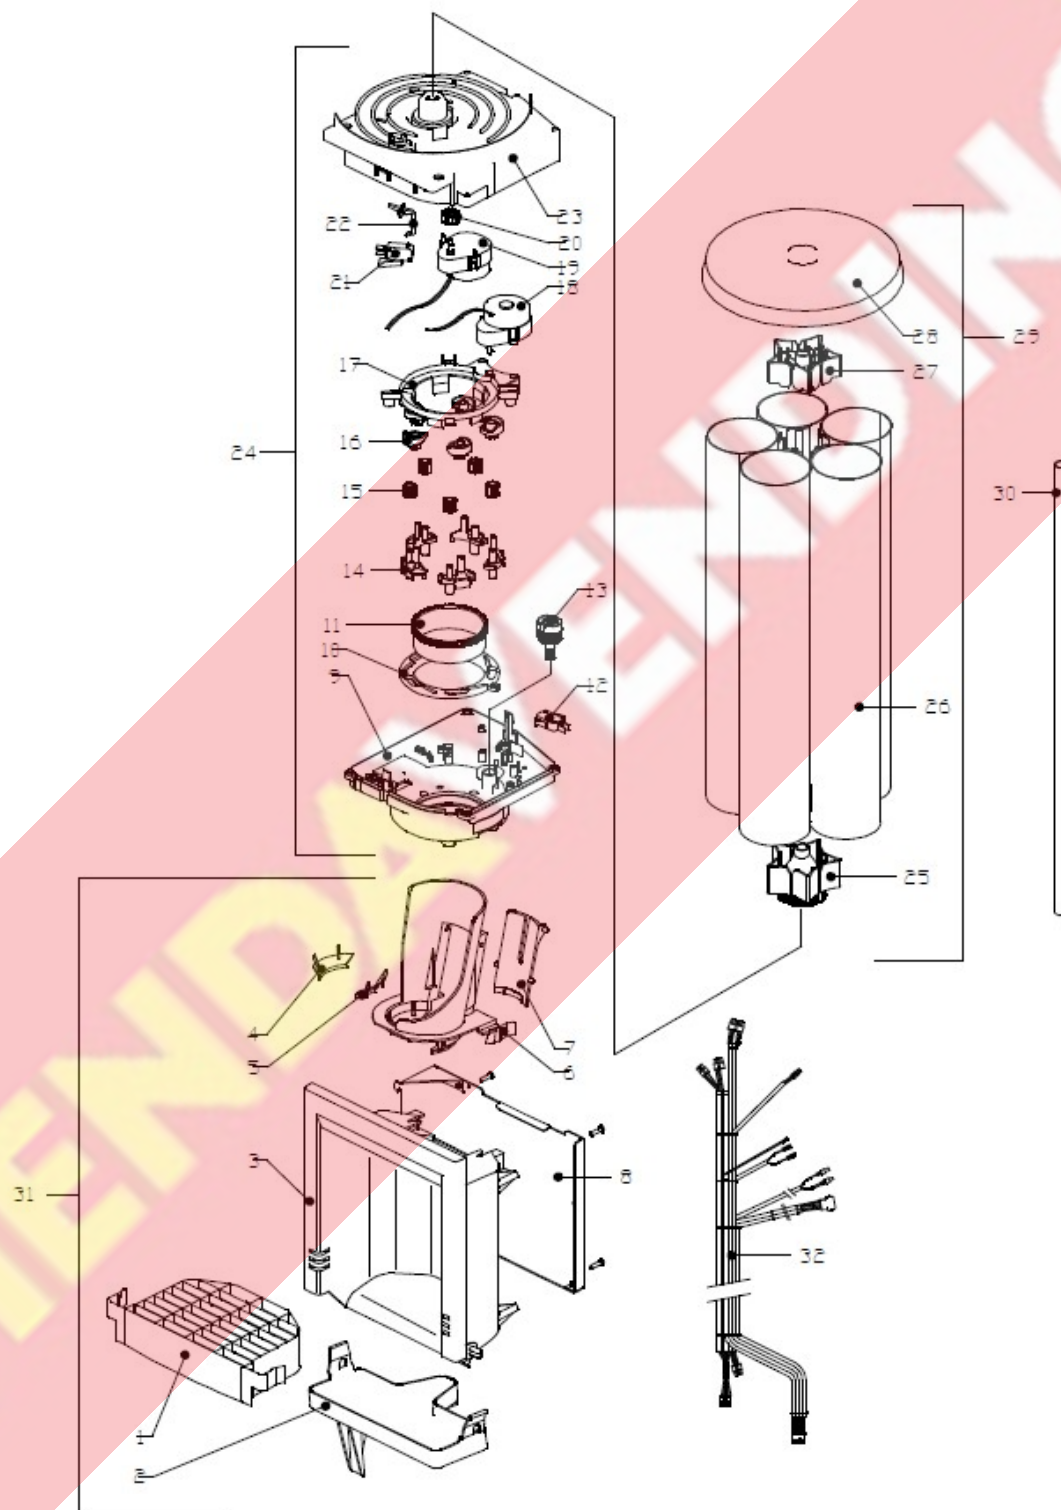

941510-DISTRIBUTORE_BICCHIERI - DISTRIBUIDOR VASOS